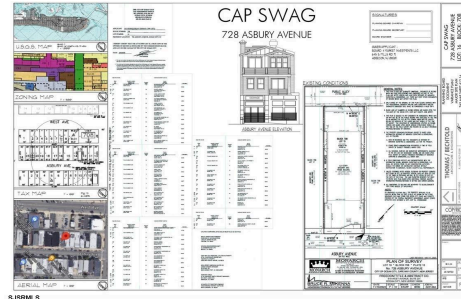

COMMENTS

PRIME MIXED-USE DEVELOPMENT OPPORTUNITY ON ASBURY AVE! This rare mixed-use property offers a blank canvas for your vision in the heart of Ocean City's bustling Asbury Ave. This project comes shovel ready. With city-approved plans in hand, this property is set for transformation into a dynamic space featuring: - Two residential living units, ideal for vacationers or yea...

Total Rooms	0
Bedrooms	0
Baths Full	0
Baths Half	0
Year Built	1925
Type	
Block Number	708
Listing #	594487
Taxes	6443.00

COMMENTS

PRIME MIXED-USE DEVELOPMENT OPPORTUNITY ON ASBURY AVE! This rare mixed-use property offers a blank canvas for your vision in the heart of Ocean City's bustling Asbury Ave. This project comes shovel ready. With city-approved plans in hand, this property is set for transformation into a dynamic space featuring: - Two residential living units, ideal for vacationers or yea...