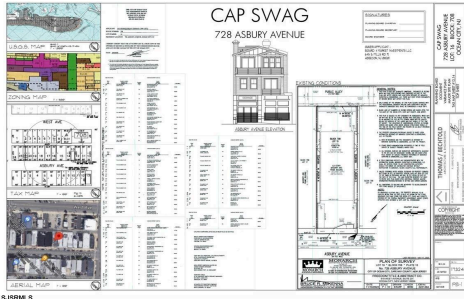

Berger Realty

Since 1926

Ocean 17
1670 Boardwalk
Ocean City, NJ 08226
609-391-0500

oc17@BergerRealty.com

728 Asbury, Ocean City, NJ, 08226

Price \$1,150,000.00

PROPERTY DETAILS

Total Rooms	0
Bedrooms	0
Baths Full	0
Baths Half	0
Year Built	1925
Type	
Block Number	708
Listing #	594487
Taxes	6443.00

COMMENTS

PRIME MIXED-USE DEVELOPMENT OPPORTUNITY ON ASBURY AVE! This rare mixed-use property offers a blank canvas for your vision in the heart of Ocean City's bustling Asbury Ave. This project comes shovel ready. With city-approved plans in hand, this property is set for transformation into a dynamic space featuring: - Two residential living units, ideal for vacationers or yea...

Total Rooms	0
Bedrooms	0
Baths Full	0
Baths Half	0
Year Built	1925
Type	
Block Number	708
Listing #	594487
Taxes	6443.00

COMMENTS

PRIME MIXED-USE DEVELOPMENT OPPORTUNITY ON ASBURY AVE! This rare mixed-use property offers a blank canvas for your vision in the heart of Ocean City's bustling Asbury Ave. This project comes shovel ready. With city-approved plans in hand, this property is set for transformation into a dynamic space featuring: - Two residential living units, ideal for vacationers or yea...