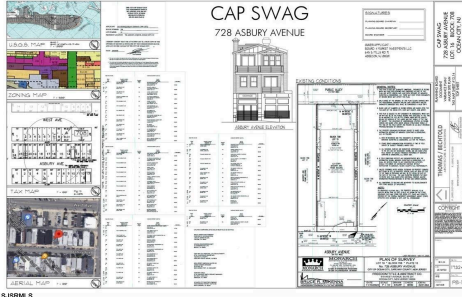

Berger Realty

Since 1926

Ocean 17
1670 Boardwalk
Ocean City, NJ 08226
609-391-0500

oc17@BergerRealty.com

728 Asbury, Ocean City, NJ, 08226

Price \$1,150,000.00

PROPERTY DETAILS

Total Rooms	
Bedrooms	0
Baths Full	0
Baths Half	0
Year Built	1925
Type	
Block Number	708
Listing #	594487
Taxes	6443.00

COMMENTS

PRIME MIXED-USE DEVELOPMENT OPPORTUNITY ON ASBURY AVE! This rare mixed-use property offers a blank canvas for your vision in the heart of Ocean City's bustling Asbury Ave. This project comes shovel ready. With city-approved plans in hand, this property is set for transformation into a dynamic space featuring: - Two residential living units, ideal for vacationers or yea...

Total Rooms	
Bedrooms	0
Baths Full	0
Baths Half	0
Year Built	1925
Type	
Block Number	708
Listing #	594487
Taxes	6443.00

COMMENTS

PRIME MIXED-USE DEVELOPMENT OPPORTUNITY ON ASBURY AVE! This rare mixed-use property offers a blank canvas for your vision in the heart of Ocean City's bustling Asbury Ave. This project comes shovel ready. With city-approved plans in hand, this property is set for transformation into a dynamic space featuring: - Two residential living units, ideal for vacationers or yea...