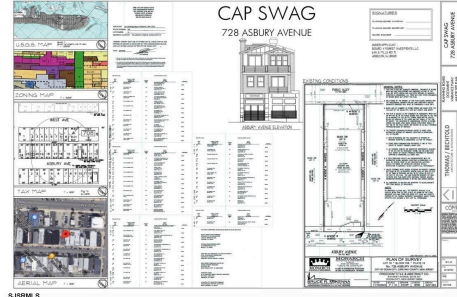

COMMENTS

PRIME MIXED-USE DEVELOPMENT OPPORTUNITY ON ASBURY AVE! This rare mixed-use property offers a blank canvas for your vision in the heart of Ocean City's bustling Asbury Ave. This project comes shovel ready. With city-approved plans in hand, this property is set for transformation into a dynamic space featuring: - Two residential living units, ideal for vacationers or yea...

Total Rooms	
Bedrooms	0
Baths Full	0
Baths Half	0
Year Built	1925
Type	
Block Number	708
Listing #	594487
Taxes	6443.00

COMMENTS

PRIME MIXED-USE DEVELOPMENT OPPORTUNITY ON ASBURY AVE! This rare mixed-use property offers a blank canvas for your vision in the heart of Ocean City's bustling Asbury Ave. This project comes shovel ready. With city-approved plans in hand, this property is set for transformation into a dynamic space featuring: - Two residential living units, ideal for vacationers or yea...