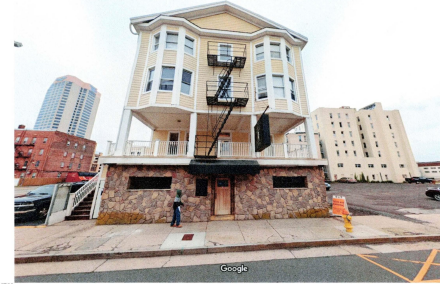

Berger Realty

Since 1926

Berger Realty, Inc.
3160 Asbury Avenue
Ocean City, NJ 08226
1-877-237-4371 / 609-399-0076
info@bergerrealty.com

142 Tennessee Ave, Atlantic City, NJ, 08401

Price \$1,399,000.00

PROPERTY DETAILS

Total Rooms	
Bedrooms	0
Baths Full	0
Baths Half	0
Year Built	
Type	
Block Number	53
Listing #	594064
Taxes	31872.00

COMMENTS

FABULOUS OPPORTUNITY TO OWN THIS FULLY OCCUPIED 15, 000 SF HOTEL WITH 42 ROOMS AND A 5,000 SF RESTURANT/SPORTS BAR ON THE BEACH BLOCK OF ATLANTIC CITY. GREAT LOCATION WITH OCEAN VIEWS. JUST 2 BLOCKS FROM RESORTS CASINO / HOTEL. THIS INCOME PRODUCING PROPERTY IS A RARE FIND AND A MUST SEE. FINANCIALS AVAILABLE TO QUALIFIED BUYERS. CAN BE SOLD WITH OR WITHOUT NJ LIQUOR LICEN...

Price \$1,399,000.00

PROPERTY DETAILS

Total Rooms	
Bedrooms	0
Baths Full	0
Baths Half	0
Year Built	
Type	
Block Number	53
Listing #	594064
Taxes	31872.00

COMMENTS

FABULOUS OPPORTUNITY TO OWN THIS FULLY OCCUPIED 15, 000 SF HOTEL WITH 42 ROOMS AND A 5,000 SF RESTURANT/SPORTS BAR ON THE BEACH BLOCK OF ATLANTIC CITY. GREAT LOCATION WITH OCEAN VIEWS. JUST 2 BLOCKS FROM RESORTS CASINO / HOTEL. THIS INCOME PRODUCING PROPERTY IS A RARE FIND AND A MUST SEE. FINANCIALS AVAILABLE TO QUALIFIED BUYERS. CAN BE SOLD WITH OR WITHOUT NJ LIQUOR LICEN...