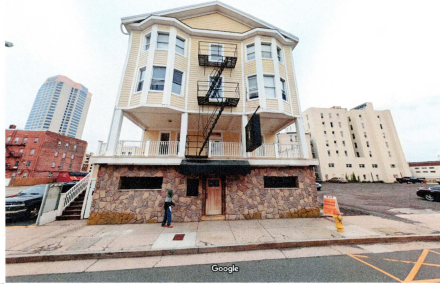

Berger Realty

Since 1926

Berger Realty, Inc.
3160 Asbury Avenue
Ocean City, NJ 08226
1-877-237-4371 / 609-399-0076
info@bergerrealty.com

142 Tennessee Ave, Atlantic City, NJ, 08401

Price \$1,399,000.00

PROPERTY DETAILS

Total Rooms	
Bedrooms	0
Baths Full	0
Baths Half	0
Year Built	
Type	
Block Number	53
Listing #	594064
Taxes	31872.00

COMMENTS

FABULOUS OPPORTUNITY TO OWN THIS FULLY OCCUPIED 15, 000 SF HOTEL WITH 42 ROOMS AND A 5,000 SF RESTURANT/SPORTS BAR ON THE BEACH BLOCK OF ATLANTIC CITY. GREAT LOCATION WITH OCEAN VIEWS. JUST 2 BLOCKS FROM RESORTS CASINO / HOTEL. THIS INCOME PRODUCING PROPERTY IS A RARE FIND AND A MUST SEE. FINANCIALS AVAILABLE TO QUALIFIED BUYERS. CAN BE SOLD WITH OR WITHOUT NJ LIQUOR LICEN...

Price \$1,399,000.00

PROPERTY DETAILS

Total Rooms	
Bedrooms	0
Baths Full	0
Baths Half	0
Year Built	
Type	
Block Number	53
Listing #	594064
Taxes	31872.00

COMMENTS

FABULOUS OPPORTUNITY TO OWN THIS FULLY OCCUPIED 15, 000 SF HOTEL WITH 42 ROOMS AND A 5,000 SF RESTURANT/SPORTS BAR ON THE BEACH BLOCK OF ATLANTIC CITY. GREAT LOCATION WITH OCEAN VIEWS. JUST 2 BLOCKS FROM RESORTS CASINO / HOTEL. THIS INCOME PRODUCING PROPERTY IS A RARE FIND AND A MUST SEE. FINANCIALS AVAILABLE TO QUALIFIED BUYERS. CAN BE SOLD WITH OR WITHOUT NJ LIQUOR LICEN...