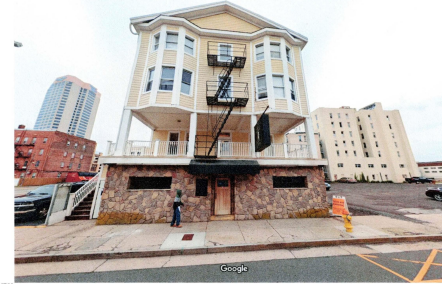

PROPERTY DETAILS

Total Rooms	
Bedrooms	0
Baths Full	0
Baths Half	0
Year Built	
Type	
Block Number	53
Listing #	594064
Taxes	31872.00

COMMENTS

FABULOUS OPPORTUNITY TO OWN THIS FULLY OCCUPIED 15, 000 SF HOTEL WITH 42 ROOMS AND A 5,000 SF RESTURANT/SPORTS BAR ON THE BEACH BLOCK OF ATLANTIC CITY. GREAT LOCATION WITH OCEAN VIEWS. JUST 2 BLOCKS FROM RESORTS CASINO / HOTEL. THIS INCOME PRODUCING PROPERTY IS A RARE FIND AND A MUST SEE. FINANCIALS AVAILABLE TO QUALIFIED BUYERS. CAN BE SOLD WITH OR WITHOUT NJ LIQUOR LICEN...

PROPERTY FEATURES

Exterior	ParkingGarage	InteriorFeatures	Heating
Stone	None	220 Volt Electricity	Gas-Natural
Vinyl			
HotWater	Water	Sewer	
Gas	Public	Public Sewer	

CONTACT

Ask for Patricia Moss
Berger Realty Inc
3160 Asbury Avenue, Ocean City
Call: 609-335-4616
Email to: tcm@bergerrealty.com

Scan to see Property page.