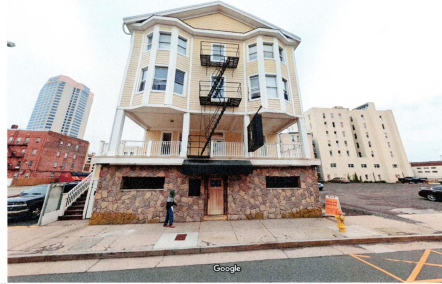

Berger Realty

Since 1926

Berger Realty, Inc.
3160 Asbury Avenue
Ocean City, NJ 08226
1-877-237-4371 / 609-399-0076
info@bergerrealty.com

142 Tennessee Ave, Atlantic City, NJ, 08401

Price $1,399,000.00

PROPERTY DETAILS

Total Rooms	
Bedrooms	0
Baths Full	0
Baths Half	0
Year Built	
Type	
Block Number	53
Listing #	594064
Taxes	31872.00

COMMENTS

FABULOUS OPPORTUNITY TO OWN THIS FULLY OCCUPIED 15, 000 SF HOTEL WITH 42 ROOMS AND A 5,000 SF RESTURANT/SPORTS BAR ON THE BEACH BLOCK OF ATLANTIC CITY. GREAT LOCATION WITH OCEAN VIEWS. JUST 2 BLOCKS FROM RESORTS CASINO / HOTEL. THIS INCOME PRODUCING PROPERTY IS A RARE FIND AND A MUST SEE. FINANCIALS AVAILABLE TO QUALIFIED BUYERS. CAN BE SOLD WITH OR WITHOUT NJ LIQUOR LICEN...

PROPERTY FEATURES

Exterior	ParkingGarage	InteriorFeatures	Heating
Stone	None	220 Volt Electricity	Gas-Natural
Vinyl			
HotWater	Water	Sewer	
Gas	Public	Public Sewer	

CONTACT

Ask for Patricia Moss
Berger Realty Inc
3160 Asbury Avenue, Ocean City
Call: 609-335-4616
Email to: tcm@bergerrealty.com

Scan to see Property page.

Berger Realty

Since 1926

Berger Realty, Inc.
3160 Asbury Avenue
Ocean City, NJ 08226
1-877-237-4371 / 609-399-0076
info@bergerrealty.com

142 Tennessee Ave, Atlantic City, NJ, 08401

Price $1,399,000.00