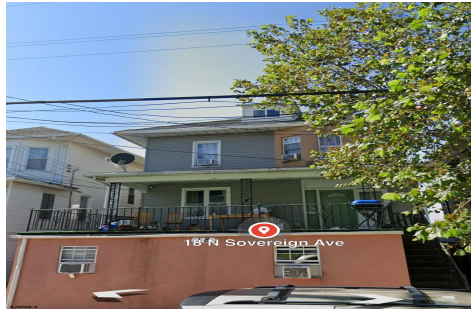

Berger Realty

Since 1928

Berger Realty, Inc.
3160 Asbury Avenue
Ocean City, NJ 08226
1-877-237-4371 / 609-399-0076
info@bergerrealty.com

18 Sovereign, Atlantic City, NJ, 08401

Price \$625,000.00

PROPERTY DETAILS

Total Rooms	0
Bedrooms	0
Baths Full	0
Baths Half	0
Year Built	
Type	
Block Number	261
Listing #	593927
Taxes	8630.00

COMMENTS

Five units in AC, 100% occupancy, close to school, casino, and transportation....