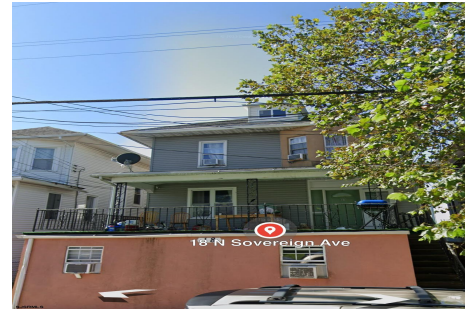

COMMENTS

Five units in AC, 100% occupancy, close to school, casino, and transportation....

PROPERTY FEATURES

OutsideFeatures	ParkingGarage	Heating	HotWater
Porch	None	Gas-Natural Radiator	Gas
Water	Sewer		
Public	Public Sewer		

CONTACT

Berger Realty Inc
3160 Asbury Ave.
Ocean City, NJ 08226
Call: (609) 399-0076
Email to: info@bergerrealty.com
Web: www.bergerrealty.com

Scan to see Property page.