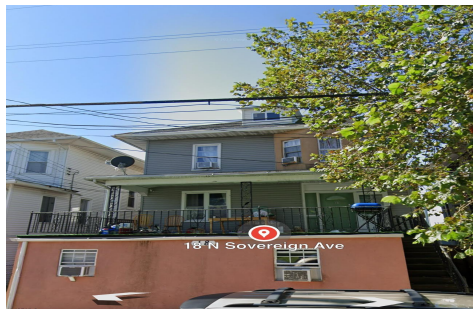

Berger Realty

Since 1926

Berger Realty, Inc.
3160 Asbury Avenue
Ocean City, NJ 08226
1-877-237-4371 / 609-399-0076
info@bergerrealty.com

18 Sovereign, Atlantic City, NJ, 08401

Price \$625,000.00

PROPERTY DETAILS

Total Rooms	
Bedrooms	0
Baths Full	0
Baths Half	0
Year Built	
Type	
Block Number	261
Listing #	593927
Taxes	8630.00

COMMENTS

Five units in AC, 100% occupancy, close to school, casino, and transportation....