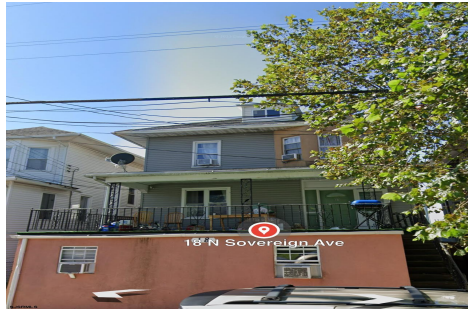

Berger Realty

Since 1926

Berger Realty, Inc.
3160 Asbury Avenue
Ocean City, NJ 08226
1-877-237-4371 / 609-399-0076
info@bergerrealty.com

18 Sovereign, Atlantic City, NJ, 08401

Price \$625,000.00

PROPERTY DETAILS

Total Rooms	0
Bedrooms	0
Baths Full	0
Baths Half	0
Year Built	
Type	
Block Number	261
Listing #	593927
Taxes	8630.00

COMMENTS

Five units in AC, 100% occupancy, close to school, casino, and transportation....