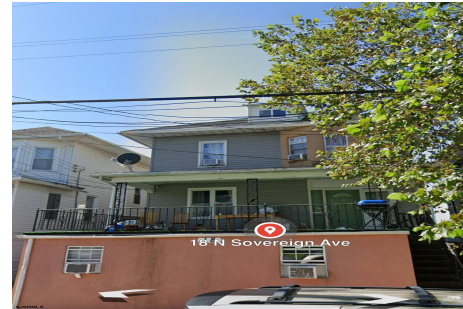

COMMENTS

Five units in AC, 100% occupancy, close to school, casino, and transportation....

PROPERTY FEATURES

OutsideFeatures	ParkingGarage	Heating	HotWater
Porch	None	Gas-Natural Radiator	Gas
Water	Sewer		
Public	Public Sewer		

CONTACT

Berger Realty Inc
3160 Asbury Ave.
Ocean City, NJ 08226
Call: (609) 399-0076
Email to: info@bergerrealty.com
Web: www.bergerrealty.com

Scan to see Property page.