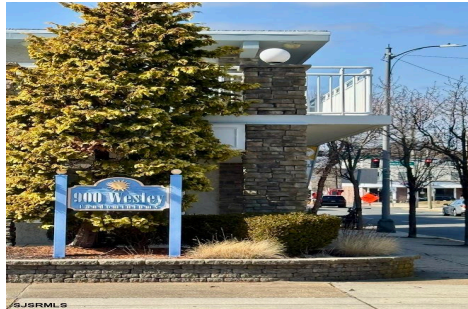

Berger Realty

Since 1926

Berger Realty, Inc.
3160 Asbury Avenue
Ocean City, NJ 08226
1-877-237-4371 / 609-399-0076
info@bergerrealty.com

900 Wesley, Ocean City, NJ, 08226

Price \$179,900.00

PROPERTY DETAILS

Total Rooms	
Bedrooms	0
Baths Full	0
Baths Half	0
Year Built	1972
Type	
Block Number	903-C102
Listing #	593873
Taxes	404.00

COMMENTS

Turnkey Commercial unit in the Sun Beach conveniently located on 9th St. This high visibility location offers plenty of foot traffic! The Sun Beach also offers a heated pool, onsite coin laundry, storage, an upper-level sun deck, Wi-Fi and cable!...

900 Wesley, Ocean City, NJ, 08226

Price \$179,900.00

PROPERTY DETAILS

Total Rooms	
Bedrooms	0
Baths Full	0
Baths Half	0
Year Built	1972
Type	
Block Number	903-C102
Listing #	593873
Taxes	404.00

COMMENTS

Turnkey Commercial unit in the Sun Beach conveniently located on 9th St. This high visibility location offers plenty of foot traffic! The Sun Beach also offers a heated pool, onsite coin laundry, storage, an upper-level sun deck, Wi-Fi and cable!...