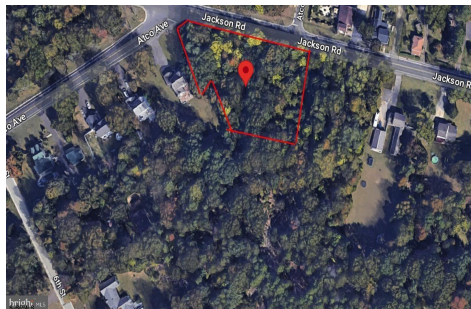

Berger Realty

Since 1926

Berger Realty, Inc
1330 Bay Avenue
Ocean City, NJ 08226
609-391-1330/609-391-1300
info@bergerrealty.com

525 Jackson, Waterford Works, NJ, 08009

Price \$75,000.00

PROPERTY DETAILS

Total Rooms	
Bedrooms	0
Baths Full	0
Baths Half	0
Year Built	
Type	
Block Number	2801
Listing #	593517
Taxes	2022.00

COMMENTS

CALLING ALL BUILDERS/INVESTORS! This lot is being sold in conjunction with two other contiguous parcels zoned as Neighborhood Business District in the heart of Waterford Twp's own Atco Ave Business Community. See attached document for list of uses. Totaling about 2.5 acres of land, these lots are located on the corner of Atco Ave and Jackson Rd just a 3-minute drive away ...

525 Jackson, Waterford Works, NJ, 08009

Price \$75,000.00

PROPERTY DETAILS

Total Rooms	
Bedrooms	0
Baths Full	0
Baths Half	0
Year Built	
Type	
Block Number	2801
Listing #	593517
Taxes	2022.00

COMMENTS

CALLING ALL BUILDERS/INVESTORS! This lot is being sold in conjunction with two other contiguous parcels zoned as Neighborhood Business District in the heart of Waterford Twp's own Atco Ave Business Community. See attached document for list of uses. Totaling about 2.5 acres of land, these lots are located on the corner of Atco Ave and Jackson Rd just a 3-minute drive away ...