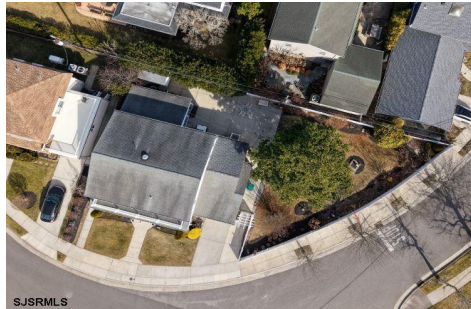

Berger Realty

Since 1926

Berger Realty, Inc
1330 Bay Avenue
Ocean City, NJ 08226
609-391-1330/609-391-1300
info@bergerrealty.com

8508 Wellington Ave, Margate, NJ, 08402

Price $2,225,000.00

PROPERTY DETAILS

Total Rooms	
Bedrooms	0
Baths Full	0
Baths Half	0
Year Built	
Type	
Block Number	713
Listing #	593076
Taxes	8876.00

SJSRMLS

COMMENTS

Build your dream beach home. Across from the bay with a full sized swimming pool. Both lots have been consolidated and the total lot size is 7460 sq footage...

PROPERTY FEATURES

CONTACT

Ask for Adelaide Misal
Berger Realty Inc
1330 Bay Avenue, Ocean City
Call: 609-204-4084
Email to: ahm@bergerrealty.com

Scan to see Property page.

Berger Realty

Since 1926

Berger Realty, Inc
1330 Bay Avenue
Ocean City, NJ 08226
609-391-1330/609-391-1300
info@bergerrealty.com

8508 Wellington Ave, Margate, NJ, 08402

Price $2,225,000.00

PROPERTY DETAILS

Total Rooms	
Bedrooms	0
Baths Full	0
Baths Half	0
Year Built	
Type	
Block Number	713
Listing #	593076
Taxes	8876.00