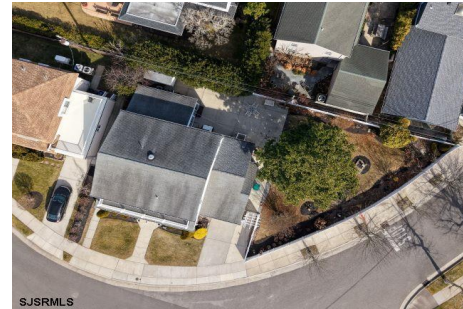

SJSRMLS

COMMENTS

Build your dream beach home. Across from the bay with a full sized swimming pool. Both lots have been consolidated and the total lot size is 7460 sq footage...

PROPERTY FEATURES

CONTACT

Ask for Adelaide Misal
Berger Realty Inc
1330 Bay Avenue, Ocean City
Call: 609-204-4084
Email to: ahm@bergerrealty.com

Scan to see Property page.