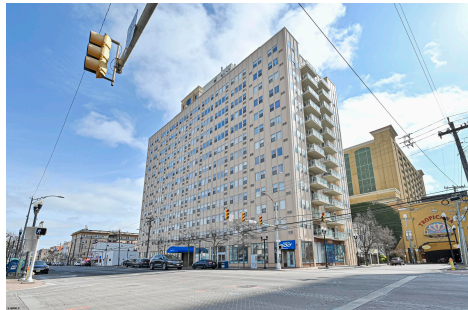

Berger Realty

Since 1928

Berger Realty, Inc.
3160 Asbury Avenue
Ocean City, NJ 08226
1-877-237-4371 / 609-399-0076
info@bergerrealty.com

2834 Atlantic, 1105, Atlantic City, NJ, 08401

Price \$189,900.00

PROPERTY DETAILS

Total Rooms	5
Bedrooms	2
Baths Full	1
Baths Half	0
Year Built	
Type	Condo
Block Number	176.1105
Listing #	592789
Taxes	2382.00

COMMENTS

BAY & OCEAN VIEWS – CHARMING 2-BEDROOM CONDO! Don't miss this incredible opportunity to own a beautifully furnished 2-bedroom, 1-bathroom condo with breathtaking bay and ocean views! Wake up to panoramic vistas of the Atlantic City skyline while sipping coffee on your private balcony, and enjoy spectacular fireworks displays from nearby cities in the evening. This wel...

Price \$189,900.00

PROPERTY DETAILS

Total Rooms	5
Bedrooms	2
Baths Full	1
Baths Half	0
Year Built	
Type	Condo
Block Number	176.1105
Listing #	592789
Taxes	2382.00

COMMENTS

BAY & OCEAN VIEWS – CHARMING 2-BEDROOM CONDO! Don't miss this incredible opportunity to own a beautifully furnished 2-bedroom, 1-bathroom condo with breathtaking bay and ocean views! Wake up to panoramic vistas of the Atlantic City skyline while sipping coffee on your private balcony, and enjoy spectacular fireworks displays from nearby cities in the evening. This wel...