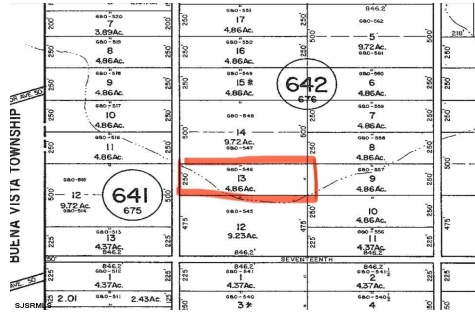

### PROPERTY DETAILS

Total Rooms	
Bedrooms	0
Baths Full	0
Baths Half	0
Year Built	
Type	
Block Number	642
Listing #	592574
Taxes	202.00

### COMMENTS

4.86 acres in an R10 zone, perfect for credits, transfer or outdoor activities. Buyer is responsible to obtain their own due diligence on this property...