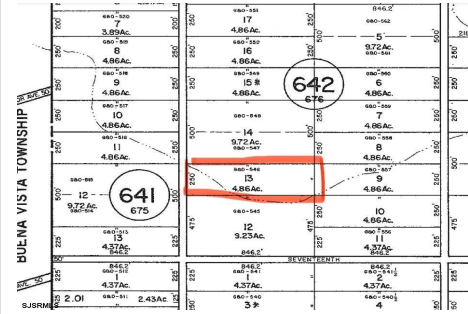

### COMMENTS

4.86 acres in an R10 zone, perfect for credits, transfer or outdoor activities. Buyer is responsible to obtain their own due diligence on this property...

### PROPERTY DETAILS

Total Rooms	
Bedrooms	0
Baths Full	0
Baths Half	0
Year Built	
Type	
Block Number	642
Listing #	592574
Taxes	202.00