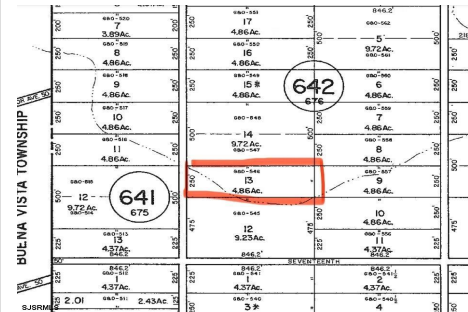

Estell, Mays Landing, NJ, 08330

Price \$15,000.00

PROPERTY DETAILS

Total Rooms	
Bedrooms	0
Baths Full	0
Baths Half	0
Year Built	
Type	
Block Number	642
Listing #	592574
Taxes	202.00

COMMENTS

4.86 acres in an R10 zone, perfect for credits, transfer or outdoor activities. Buyer is responsible to obtain their own due diligence on this property...

Price \$15,000.00

PROPERTY DETAILS

Total Rooms	
Bedrooms	0
Baths Full	0
Baths Half	0
Year Built	
Type	
Block Number	642
Listing #	592574
Taxes	202.00

COMMENTS

4.86 acres in an R10 zone, perfect for credits, transfer or outdoor activities. Buyer is responsible to obtain their own due diligence on this property...