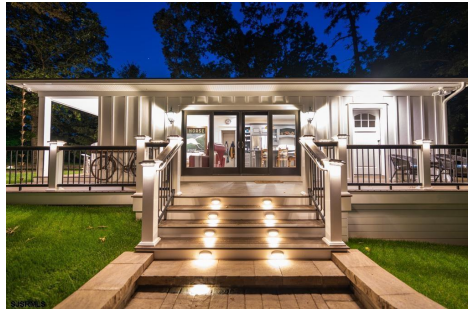

PROPERTY DETAILS

Total Rooms	
Bedrooms	0
Baths Full	0
Baths Half	0
Year Built	
Type	
Block Number	5101
Listing #	592478
Taxes	7889.00

COMMENTS

Welcome to Misty Acres Ranch. A private and tranquil sanctuary that must be seen in Egg Harbor Twp. Located just a short drive from local beaches and coastal towns of the Jersey Shore. Offering 8.4 acres of beautiful pastures, stunning oak trees and a canal that over looks a private 1-acre island. This is just the start of this AMAZING property. As you enter the immacul...

COMMENTS

Welcome to Misty Acres Ranch. A private and tranquil sanctuary that must be seen in Egg Harbor Twp. Located just a short drive from local beaches and coastal towns of the Jersey Shore. Offering 8.4 acres of beautiful pastures, stunning oak trees and a canal that over looks a private 1-acre island. This is just the start of this AMAZING property. As you enter the immacul...