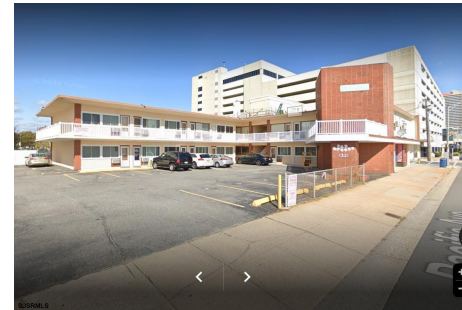

Berger Realty

Since 1926

Berger Realty, Inc.
3160 Asbury Avenue
Ocean City, NJ 08226
1-877-237-4371 / 609-399-0076
info@bergerrealty.com

3501 Pacific Ave, 96, Atlantic City, NJ, 08401

Price \$159,900.00

PROPERTY DETAILS

Total Rooms	3
Bedrooms	0
Baths Full	1
Baths Half	0
Year Built	
Type	Condo
Block Number	186
Listing #	591751
Taxes	1584.00

COMMENTS

Attention Airbnb Investors! This is your chance to own a profitable yet affordable studio close to the Atlantic City Boardwalk. Fully renovated, fully furnished, And larger than other sea breeze condos, with a view of the ocean and dedicated parking! Located in the fast up and coming Chelsea neighborhood, next to the new Stockton University campus and the iconic Knife an...

Price \$159,900.00

PROPERTY DETAILS

Total Rooms	3
Bedrooms	0
Baths Full	1
Baths Half	0
Year Built	
Type	Condo
Block Number	186
Listing #	591751
Taxes	1584.00

COMMENTS

Attention Airbnb Investors! This is your chance to own a profitable yet affordable studio close to the Atlantic City Boardwalk. Fully renovated, fully furnished, And larger than other sea breeze condos, with a view of the ocean and dedicated parking! Located in the fast up and coming Chelsea neighborhood, next to the new Stockton University campus and the iconic Knife an...