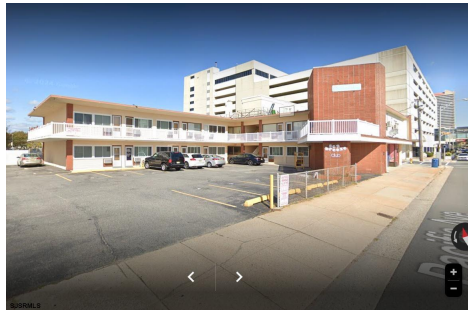

Berger Realty

Since 1926

Berger Realty, Inc.
3160 Asbury Avenue
Ocean City, NJ 08226
1-877-237-4371 / 609-399-0076
info@bergerrealty.com

3501 Pacific Ave, 96, Atlantic City, NJ, 08401

Price \$159,900.00

PROPERTY DETAILS

Total Rooms	3
Bedrooms	0
Baths Full	1
Baths Half	0
Year Built	
Type	Condo
Block Number	186
Listing #	591751
Taxes	1584.00

COMMENTS

Attention Airbnb Investors! This is your chance to own a profitable yet affordable studio close to the Atlantic City Boardwalk. Fully renovated, fully furnished, And larger than other sea breeze condos, with a view of the ocean and dedicated parking! Located in the fast up and coming Chelsea neighborhood, next to the new Stockton University campus and the iconic Knife an...

Price \$159,900.00

PROPERTY DETAILS

Total Rooms	3
Bedrooms	0
Baths Full	1
Baths Half	0
Year Built	
Type	Condo
Block Number	186
Listing #	591751
Taxes	1584.00

COMMENTS

Attention Airbnb Investors! This is your chance to own a profitable yet affordable studio close to the Atlantic City Boardwalk. Fully renovated, fully furnished, And larger than other sea breeze condos, with a view of the ocean and dedicated parking! Located in the fast up and coming Chelsea neighborhood, next to the new Stockton University campus and the iconic Knife an...