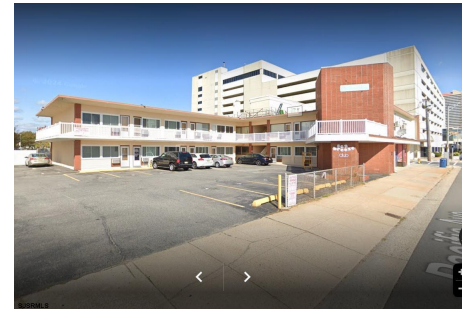

Berger Realty

Since 1928

Berger Realty, Inc.
3160 Asbury Avenue
Ocean City, NJ 08226
1-877-237-4371 / 609-399-0076
info@bergerrealty.com

3501 Pacific Ave, 96, Atlantic City, NJ, 08401

Price \$159,900.00

PROPERTY DETAILS

Total Rooms	3
Bedrooms	0
Baths Full	1
Baths Half	0
Year Built	
Type	Condo
Block Number	186
Listing #	591751
Taxes	1584.00

COMMENTS

Attention Airbnb Investors! This is your chance to own a profitable yet affordable studio close to the Atlantic City Boardwalk. Fully renovated, fully furnished, And larger than other sea breeze condos, with a view of the ocean and dedicated parking! Located in the fast up and coming Chelsea neighborhood, next to the new Stockton University campus and the iconic Knife an...

Price \$159,900.00

PROPERTY DETAILS

Total Rooms	3
Bedrooms	0
Baths Full	1
Baths Half	0
Year Built	
Type	Condo
Block Number	186
Listing #	591751
Taxes	1584.00

COMMENTS

Attention Airbnb Investors! This is your chance to own a profitable yet affordable studio close to the Atlantic City Boardwalk. Fully renovated, fully furnished, And larger than other sea breeze condos, with a view of the ocean and dedicated parking! Located in the fast up and coming Chelsea neighborhood, next to the new Stockton University campus and the iconic Knife an...