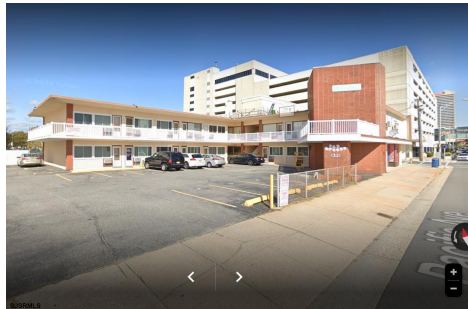

Berger Realty

Since 1928

Berger Realty, Inc.
3160 Asbury Avenue
Ocean City, NJ 08226
1-877-237-4371 / 609-399-0076
info@bergerrealty.com

3501 Pacific Ave, 96, Atlantic City, NJ, 08401

Price \$159,900.00

PROPERTY DETAILS

Total Rooms	3
Bedrooms	0
Baths Full	1
Baths Half	0
Year Built	
Type	Condo
Block Number	186
Listing #	591751
Taxes	1584.00

COMMENTS

Attention Airbnb Investors! This is your chance to own a profitable yet affordable studio close to the Atlantic City Boardwalk. Fully renovated, fully furnished, And larger than other sea breeze condos, with a view of the ocean and dedicated parking! Located in the fast up and coming Chelsea neighborhood, next to the new Stockton University campus and the iconic Knife an...

Price \$159,900.00

PROPERTY DETAILS

Total Rooms	3
Bedrooms	0
Baths Full	1
Baths Half	0
Year Built	
Type	Condo
Block Number	186
Listing #	591751
Taxes	1584.00

COMMENTS

Attention Airbnb Investors! This is your chance to own a profitable yet affordable studio close to the Atlantic City Boardwalk. Fully renovated, fully furnished, And larger than other sea breeze condos, with a view of the ocean and dedicated parking! Located in the fast up and coming Chelsea neighborhood, next to the new Stockton University campus and the iconic Knife an...