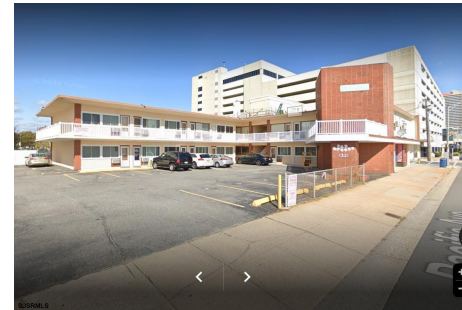

Berger Realty

Since 1928

Berger Realty, Inc.
3160 Asbury Avenue
Ocean City, NJ 08226
1-877-237-4371 / 609-399-0076
info@bergerrealty.com

3501 Pacific Ave, 96, Atlantic City, NJ, 08401

Price \$159,900.00

PROPERTY DETAILS

Total Rooms	3
Bedrooms	0
Baths Full	1
Baths Half	0
Year Built	
Type	Condo
Block Number	186
Listing #	591751
Taxes	1584.00

COMMENTS

Attention Airbnb Investors! This is your chance to own a profitable yet affordable studio close to the Atlantic City Boardwalk. Fully renovated, fully furnished, And larger than other sea breeze condos, with a view of the ocean and dedicated parking! Located in the fast up and coming Chelsea neighborhood, next to the new Stockton University campus and the iconic Knife an...

Price \$159,900.00

PROPERTY DETAILS

Total Rooms	3
Bedrooms	0
Baths Full	1
Baths Half	0
Year Built	
Type	Condo
Block Number	186
Listing #	591751
Taxes	1584.00

COMMENTS

Attention Airbnb Investors! This is your chance to own a profitable yet affordable studio close to the Atlantic City Boardwalk. Fully renovated, fully furnished, And larger than other sea breeze condos, with a view of the ocean and dedicated parking! Located in the fast up and coming Chelsea neighborhood, next to the new Stockton University campus and the iconic Knife an...