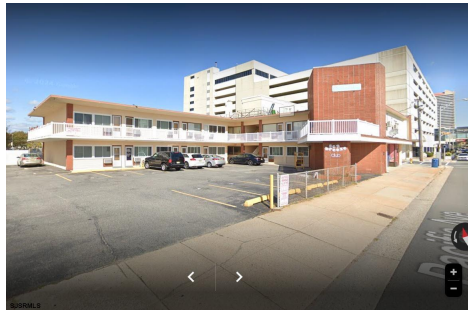

Berger Realty

Since 1928

Berger Realty, Inc.
3160 Asbury Avenue
Ocean City, NJ 08226
1-877-237-4371 / 609-399-0076
info@bergerrealty.com

3501 Pacific Ave, 96, Atlantic City, NJ, 08401

Price \$159,900.00

PROPERTY DETAILS

Total Rooms	3
Bedrooms	0
Baths Full	1
Baths Half	0
Year Built	
Type	Condo
Block Number	186
Listing #	591751
Taxes	1584.00

COMMENTS

Attention Airbnb Investors! This is your chance to own a profitable yet affordable studio close to the Atlantic City Boardwalk. Fully renovated, fully furnished, And larger than other sea breeze condos, with a view of the ocean and dedicated parking! Located in the fast up and coming Chelsea neighborhood, next to the new Stockton University campus and the iconic Knife an...

Price \$159,900.00

PROPERTY DETAILS

Total Rooms	3
Bedrooms	0
Baths Full	1
Baths Half	0
Year Built	
Type	Condo
Block Number	186
Listing #	591751
Taxes	1584.00

COMMENTS

Attention Airbnb Investors! This is your chance to own a profitable yet affordable studio close to the Atlantic City Boardwalk. Fully renovated, fully furnished, And larger than other sea breeze condos, with a view of the ocean and dedicated parking! Located in the fast up and coming Chelsea neighborhood, next to the new Stockton University campus and the iconic Knife an...