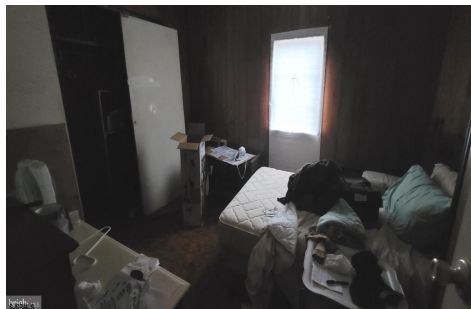

Total Rooms	5
Bedrooms	2
Baths Full	1
Baths Half	0
Year Built	
Type	Mobile Home w/o Land
Block Number	
Listing #	591507
Taxes	

COMMENTS

Diamond in the rough: Endless Potential in Cranberry Run 55+ Community! Discover the charm of this 2-bedroom, 1-bath home in the sought-after Cranberry Run, Buena, NJ! With an open floor plan, a spacious kitchen, a Florida room, and a carport, this home has so much to offer. Plus, the private wooded backyard provides the perfect retreat. While it needs some TLC—like addr...

Price \$18,000.00

PROPERTY DETAILS

Total Rooms	5
Bedrooms	2
Baths Full	1
Baths Half	0
Year Built	
Type	Mobile Home w/o Land
Block Number	
Listing #	591507
Taxes	

COMMENTS

Diamond in the rough: Endless Potential in Cranberry Run 55+ Community! Discover the charm of this 2-bedroom, 1-bath home in the sought-after Cranberry Run, Buena, NJ! With an open floor plan, a spacious kitchen, a Florida room, and a carport, this home has so much to offer. Plus, the private wooded backyard provides the perfect retreat. While it needs some TLC—like addr...