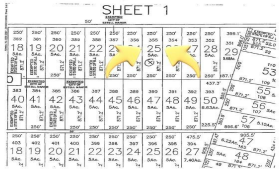

Berger Realty

Since 1926

Ocean 17
1670 Boardwalk
Ocean City, NJ 08226
609-391-0500

oc17@BergerRealty.com

165 6th, Estell Manor, NJ, 08319

Price \$50,000.00

PROPERTY DETAILS

Total Rooms	0
Bedrooms	0
Baths Full	0
Baths Half	0
Year Built	
Type	
Block Number	10
Listing #	590716
Taxes	362.00

SJBRML5

COMMENTS

Vacant land 5 acre wooded lot partially cleared. Buyer will be responsible to do any and all due diligence. Seller has had this land for many years but any approvals have long since expired. Contact listing agent if you have any questions....

oc17@BergerRealty.com

165 6th, Estell Manor, NJ, 08319

Price \$50,000.00

PROPERTY DETAILS

Total Rooms	0
Bedrooms	0
Baths Full	0
Baths Half	0
Year Built	
Type	
Block Number	10
Listing #	590716
Taxes	362.00