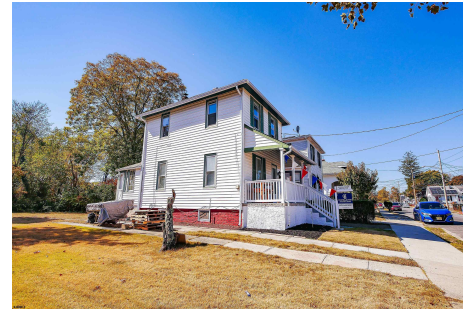

115 wright st, Pleasantville, NJ, 08232

Price \$219,000.00

PROPERTY DETAILS

Total Rooms	7
Bedrooms	2
Baths Full	1
Baths Half	0
Year Built	
Type	Single Family
Block Number	426
Listing #	590524
Taxes	5329.00

COMMENTS

Welcome to this nicely refreshed 2 story 2 bedroom 2 bath, close to everything Pleasantville has to offer. This lovely property is move in ready in time for the Holiday Season. Large yard ready to create your backyard Bonanza for friends and family. Finished basement for additional recreation area and entertainment enjoyment with a little creative imagination. This is a sh...

PROPERTY DETAILS

Total Rooms	7
Bedrooms	2
Baths Full	1
Baths Half	0
Year Built	
Type	Single Family
Block Number	426
Listing #	590524
Taxes	5329.00

COMMENTS

Welcome to this nicely refreshed 2 story 2 bedroom 2 bath, close to everything Pleasantville has to offer. This lovely property is move in ready in time for the Holiday Season. Large yard ready to create your backyard Bonanza for friends and family. Finished basement for additional recreation area and entertainment enjoyment with a little creative imagination. This is a sh...