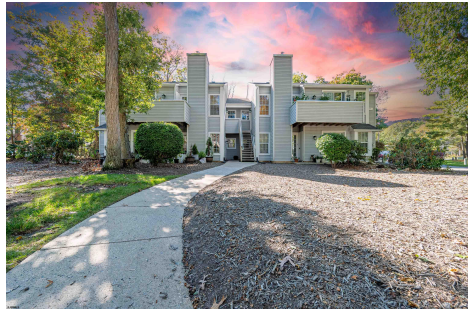

Berger Realty

Since 1928

Berger Realty, Inc.
3160 Asbury Avenue
Ocean City, NJ 08226
1-877-237-4371 / 609-399-0076
info@bergerrealty.com

54 Pheasant Meadow Dr, 54, Galloway Township, NJ, 08205

Price \$249,900.00

PROPERTY DETAILS

Total Rooms	5
Bedrooms	2
Baths Full	2
Baths Half	0
Year Built	
Type	Condo
Block Number	1260.07
Listing #	590119
Taxes	3208.00

COMMENTS

HURRY!!!! Before it disappear ?? Welcome to this beautifully designed condo located in the heart of the desirable Smithville community in Galloway, NJ. This stylish and functional home offers the perfect blend of comfort and convenience. Featuring an open-concept layout, the condo boasts a spacious living area with modern finishes, making it ideal for entertaining or rel...

Price \$249,900.00

PROPERTY DETAILS

Total Rooms	5
Bedrooms	2
Baths Full	2
Baths Half	0
Year Built	
Type	Condo
Block Number	1260.07
Listing #	590119
Taxes	3208.00

COMMENTS

HURRY!!!! Before it disappear ?? Welcome to this beautifully designed condo located in the heart of the desirable Smithville community in Galloway, NJ. This stylish and functional home offers the perfect blend of comfort and convenience. Featuring an open-concept layout, the condo boasts a spacious living area with modern finishes, making it ideal for entertaining or rel...