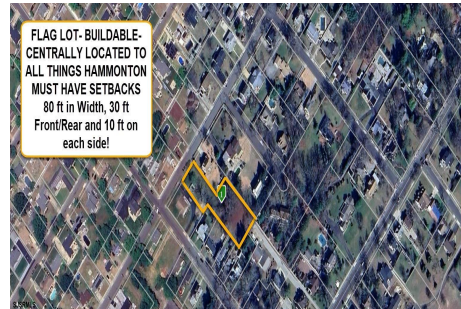

Berger Realty

Since 1926

Berger Realty, Inc.
55th & Haven Avenue
Ocean City, NJ 08226
609-399-0040

info@bergerrealty.com

514 Pleasant, Hammonton, NJ, 08037

Price \$99,900.00

PROPERTY DETAILS

FLAG LOT- BUILDABLE-
CENTRALLY LOCATED TO
ALL THINGS HAMMONTON
MUST HAVE SETBACKS
80 ft in Width, 30 ft
Front/Rear and 10 ft on
each side!

Total Rooms	
Bedrooms	0
Baths Full	0
Baths Half	0
Year Built	
Type	
Block Number	03106
Listing #	590094
Taxes	1920.00

COMMENTS

LAND FOR SALE. There not making anymore of it. It's a flag lot... but..it's grandfathered in. **IT IS buildable, subject to Pinelands and Town approval with the understanding that the following setbacks are met: 80 ft width, 30 ft front/rear and 10 ft on each side. This location is impeccable and central to ALL THINGS HAMMONTON. Walking distance to downtown and schools. Yo...**

info@bergerrealty.com

514 Pleasant, Hammonton, NJ, 08037

Price \$99,900.00

PROPERTY DETAILS

FLAG LOT- BUILDABLE-
CENTRALLY LOCATED TO
ALL THINGS HAMMONTON
MUST HAVE SETBACKS
80 ft in Width, 30 ft
Front/Rear and 10 ft on
each side!