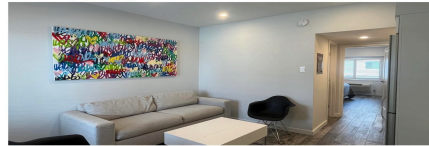

Berger Realty

Since 1928

Berger Realty, Inc.
3160 Asbury Avenue
Ocean City, NJ 08226
1-877-237-4371 / 609-399-0076
info@bergerrealty.com

5300 Boardwalk, 104, Ventnor, NJ, 08406

Price $359,000.00

PROPERTY DETAILS

Total Rooms	2
Bedrooms	1
Baths Full	1
Baths Half	0
Year Built	
Type	Condo
Block Number	11
Listing #	589487
Taxes	2024.00

COMMENTS

The Jersey shore market has never seen a unit like this before! Shows like brand new construction inside this fabulous beachblock condo! Brand new kitchen!! Brand new bathroom! Everything completely new inside! Truly one of a kind unit that has been completely renovated! Fabulous beachfront location. Beach getaway with ocean views overlooking pool deck. Parking spot #50 in...

PROPERTY FEATURES

ParkingGarage	Heating	Cooling	Water
See Remarks	Electric	Wall Units	Public Water

Sewer
Public Sewer