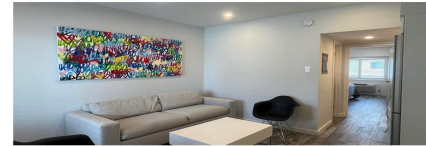

Total Rooms	2
Bedrooms	1
Baths Full	1
Baths Half	0
Year Built	
Type	Condo
Block Number	11
Listing #	589487
Taxes	2024.00

COMMENTS

The Jersey shore market has never seen a unit like this before! Shows like brand new construction inside this fabulous beachblock condo! Brand new kitchen!! Brand new bathroom! Everything completely new inside! Truly one of a kind unit that has been completely renovated! Fabulous beachfront location. Beach getaway with ocean views overlooking pool deck. Parking spot #50 in...

PROPERTY DETAILS

Total Rooms	2
Bedrooms	1
Baths Full	1
Baths Half	0
Year Built	
Type	Condo
Block Number	11
Listing #	589487
Taxes	2024.00

COMMENTS

The Jersey shore market has never seen a unit like this before! Shows like brand new construction inside this fabulous beachblock condo! Brand new kitchen!! Brand new bathroom! Everything completely new inside! Truly one of a kind unit that has been completely renovated! Fabulous beachfront location. Beach getaway with ocean views overlooking pool deck. Parking spot #50 in...