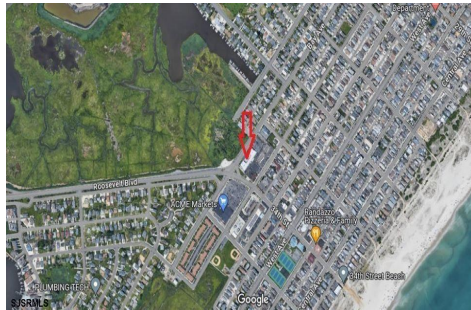

Berger Realty

Since 1926

Berger Realty, Inc.
3160 Asbury Avenue
Ocean City, NJ 08226
1-877-237-4371 / 609-399-0076
info@bergerrealty.com

3313-3315 Bay Ave, Ocean City, NJ, 08226

Price \$6,250,000.00

PROPERTY DETAILS

Total Rooms	
Bedrooms	0
Baths Full	0
Baths Half	0
Year Built	
Type	
Block Number	03306
Listing #	589469
Taxes	

COMMENTS

Located at the corner of 34th and Bay Ave in Ocean City, NJ, this property offers a prime real estate opportunity with significant redevelopment potential. Its proximity to The Garden State Parkway enhances its desirability, providing convenient access to transportation and nearby amenities. Ocean City itself is renowned for its beaches and community atmosphere, making it ...

Price \$6,250,000.00

PROPERTY DETAILS

Total Rooms	
Bedrooms	0
Baths Full	0
Baths Half	0
Year Built	
Type	
Block Number	03306
Listing #	589469
Taxes	

COMMENTS

Located at the corner of 34th and Bay Ave in Ocean City, NJ, this property offers a prime real estate opportunity with significant redevelopment potential. Its proximity to The Garden State Parkway enhances its desirability, providing convenient access to transportation and nearby amenities. Ocean City itself is renowned for its beaches and community atmosphere, making it ...