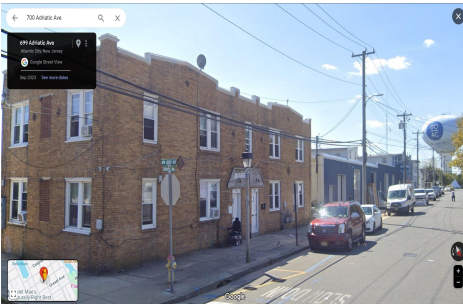

# Berger Realty

Since 1926

Berger Realty, Inc.  
55th & Haven Avenue  
Ocean City, NJ 08226  
609-399-0040

info@bergerrealty.com

700 Adriatic, Atlantic City, NJ, 08401

Price \$499,000.00

### COMMENTS

*Quadplex with four-two bedroom units located in Bungalow Park on the corner of Adriatic and N. NJ Aves. Prime location for landlords since its surrounded by the Ocean Casino, Showboat, Waterpark, Hardrock, Steel Peir, Resorts, Margaritaville, Golden Nugget, Farleys Marina, Borgata, MGM, Harrahs, Gardners Basin, Backbay Ale House, Absecon Lighthouse, Little Water Distillery...*