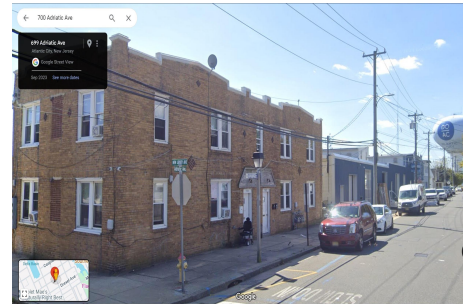

# Berger Realty

Since 1926

Berger Realty, Inc.  
55th & Haven Avenue  
Ocean City, NJ 08226  
609-399-0040

info@bergerrealty.com

700 Adriatic, Atlantic City, NJ, 08401

Price \$499,000.00

### COMMENTS

*Quadplex with four-two bedroom units located in Bungalow Park on the corner of Adriatic and N. NJ Aves. Prime location for landlords since its surrounded by the Ocean Casino, Showboat, Waterpark, Hardrock, Steel Peir, Resorts, Margaritaville, Golden Nugget, Farleys Marina, Borgata, MGM, Harrahs, Gardners Basin, Backbay Ale House, Absecon Lighthouse, Little Water Distillery...*