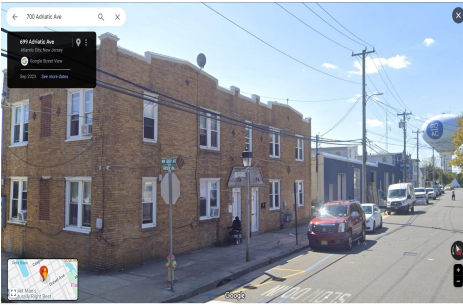

# Berger Realty

Since 1926

Berger Realty, Inc.  
3160 Asbury Avenue  
Ocean City, NJ 08226  
1-877-237-4371 / 609-399-0076  
info@bergerrealty.com

700 Adriatic, Atlantic City, NJ, 08401

Price \$499,000.00

### COMMENTS

*Quadplex with four-two bedroom units located in Bungalow Park on the corner of Adriatic and N. NJ Aves. Prime location for landlords since its surrounded by the Ocean Casino, Showboat, Waterpark, Hardrock, Steel Peir, Resorts, Margaritaville, Golden Nugget, Farleys Marina, Borgata, MGM, Harrahs, Gardners Basin, Backbay Ale House, Absecon Lighthouse, Little Water Distillery...*