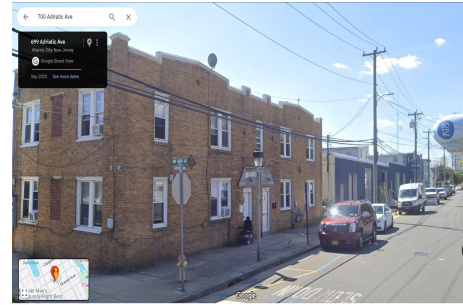

PROPERTY DETAILS

Total Rooms	
Bedrooms	0
Baths Full	0
Baths Half	0
Year Built	
Type	
Block Number	434
Listing #	589224
Taxes	4580.00

COMMENTS

Quadplex with four-two bedroom units located in Bungalow Park on the corner of Adriatic and N. NJ Aves. Prime location for landlords since its surrounded by the Ocean Casino, Showboat, Waterpark, Hardrock, Steel Peir, Resorts, Margaritaville, Golden Nugget, Farleys Marina, Borgata, MGM, Harrahs, Gardners Basin, Backbay Ale House, Absecon Lighthouse, Little Water Distillery...

PROPERTY FEATURES

OutsideFeatures	ParkingGarage	Heating	Water
Curbs	None	Baseboard	Public
Sidewalks			
Sewer			
Public Sewer			

CONTACT

Ask for Marki Lyn Warlow
Berger Realty Inc
3160 Asbury Avenue, Ocean City
Call:
Email to: mlw@bergerrealty.com

Scan to see Property page.