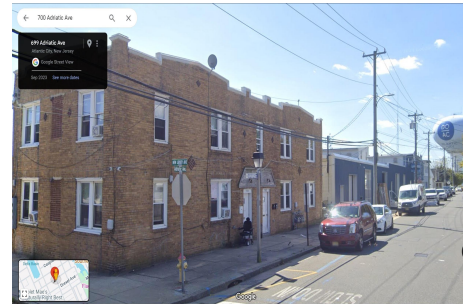

Berger Realty

Since 1926

Berger Realty, Inc.
55th & Haven Avenue
Ocean City, NJ 08226
609-399-0040

info@bergerrealty.com

700 Adriatic, Atlantic City, NJ, 08401

Price \$499,000.00

PROPERTY DETAILS

Total Rooms	
Bedrooms	0
Baths Full	0
Baths Half	0
Year Built	
Type	
Block Number	434
Listing #	589224
Taxes	4580.00

COMMENTS

Quadplex with four-two bedroom units located in Bungalow Park on the corner of Adriatic and N. NJ Aves. Prime location for landlords since its surrounded by the Ocean Casino, Showboat, Waterpark, Hardrock, Steel Peir, Resorts, Margaritaville, Golden Nugget, Farleys Marina, Borgata, MGM, Harrahs, Gardners Basin, Backbay Ale House, Absecon Lighthouse, Little Water Distillery...

Scan to see Property page.

Berger Realty

Since 1926

Berger Realty, Inc.
55th & Haven Avenue
Ocean City, NJ 08226
609-399-0040

info@bergerrealty.com

700 Adriatic, Atlantic City, NJ, 08401

Price \$499,000.00

PROPERTY DETAILS

Total Rooms	
Bedrooms	0
Baths Full	0
Baths Half	0
Year Built	
Type	
Block Number	434
Listing #	589224
Taxes	4580.00

COMMENTS

Quadplex with four-two bedroom units located in Bungalow Park on the corner of Adriatic and N. NJ Aves. Prime location for landlords since its surrounded by the Ocean Casino, Showboat, Waterpark, Hardrock, Steel Peir, Resorts, Margaritaville, Golden Nugget, Farleys Marina, Borgata, MGM, Harrahs, Gardners Basin, Backbay Ale House, Absecon Lighthouse, Little Water Distillery...