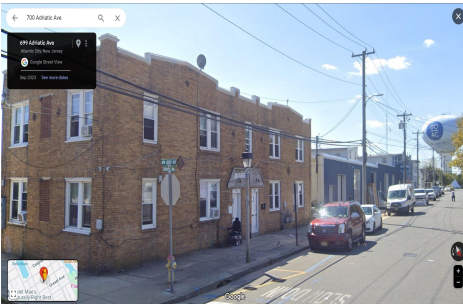

Berger Realty

Since 1926

Berger Realty, Inc.
55th & Haven Avenue
Ocean City, NJ 08226
609-399-0040

info@bergerrealty.com

700 Adriatic, Atlantic City, NJ, 08401

Price \$499,000.00

PROPERTY DETAILS

Total Rooms	
Bedrooms	0
Baths Full	0
Baths Half	0
Year Built	
Type	
Block Number	434
Listing #	589224
Taxes	4580.00

COMMENTS

Quadplex with four-two bedroom units located in Bungalow Park on the corner of Adriatic and N. NJ Aves. Prime location for landlords since its surrounded by the Ocean Casino, Showboat, Waterpark, Hardrock, Steel Peir, Resorts, Margaritaville, Golden Nugget, Farleys Marina, Borgata, MGM, Harrahs, Gardners Basin, Backbay Ale House, Absecon Lighthouse, Little Water Distillery...

Scan to see Property page.

Berger Realty

Since 1926

Berger Realty, Inc.
55th & Haven Avenue
Ocean City, NJ 08226
609-399-0040

info@bergerrealty.com

700 Adriatic, Atlantic City, NJ, 08401

Price \$499,000.00

PROPERTY DETAILS

Total Rooms	
Bedrooms	0
Baths Full	0
Baths Half	0
Year Built	
Type	
Block Number	434
Listing #	589224
Taxes	4580.00

COMMENTS

Quadplex with four-two bedroom units located in Bungalow Park on the corner of Adriatic and N. NJ Aves. Prime location for landlords since its surrounded by the Ocean Casino, Showboat, Waterpark, Hardrock, Steel Peir, Resorts, Margaritaville, Golden Nugget, Farleys Marina, Borgata, MGM, Harrahs, Gardners Basin, Backbay Ale House, Absecon Lighthouse, Little Water Distillery...