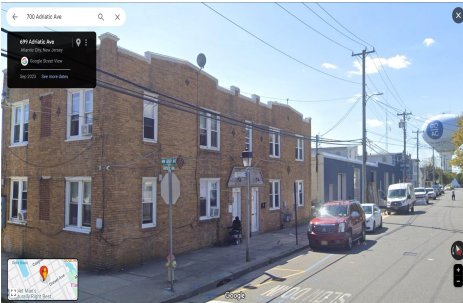

# Berger Realty

Since 1926

Berger Realty, Inc.  
3160 Asbury Avenue  
Ocean City, NJ 08226  
1-877-237-4371 / 609-399-0076  
info@bergerrealty.com

700 Adriatic, Atlantic City, NJ, 08401

Price \$499,000.00

### COMMENTS

*Quadplex with four-two bedroom units located in Bungalow Park on the corner of Adriatic and N. NJ Aves. Prime location for landlords since its surrounded by the Ocean Casino, Showboat, Waterpark, Hardrock, Steel Peir, Resorts, Margaritaville, Golden Nugget, Farleys Marina, Borgata, MGM, Harrahs, Gardners Basin, Backbay Ale House, Absecon Lighthouse, Little Water Distillery...*