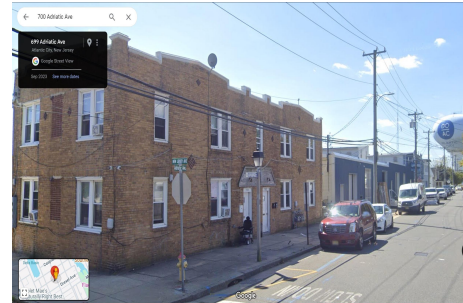

# Berger Realty

Since 1926

Berger Realty, Inc.  
3160 Asbury Avenue  
Ocean City, NJ 08226  
1-877-237-4371 / 609-399-0076  
info@bergerrealty.com

700 Adriatic, Atlantic City, NJ, 08401

Price \$499,000.00

### COMMENTS

*Quadplex with four-two bedroom units located in Bungalow Park on the corner of Adriatic and N. NJ Aves. Prime location for landlords since its surrounded by the Ocean Casino, Showboat, Waterpark, Hardrock, Steel Peir, Resorts, Margaritaville, Golden Nugget, Farleys Marina, Borgata, MGM, Harrahs, Gardners Basin, Backbay Ale House, Absecon Lighthouse, Little Water Distillery...*