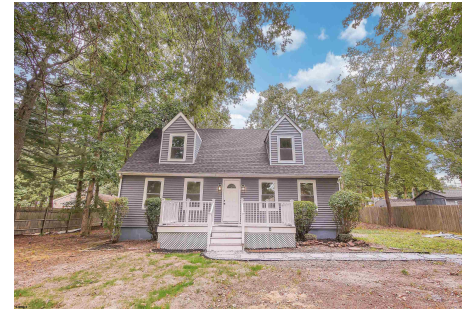

Berger Realty

Since 1928

Berger Realty, Inc.
3160 Asbury Avenue
Ocean City, NJ 08226
1-877-237-4371 / 609-399-0076
info@bergerrealty.com

257 Arbutus, Galloway Township, NJ, 08205

Price \$424,900.00

PROPERTY DETAILS

Total Rooms	10
Bedrooms	3
Baths Full	3
Baths Half	0
Year Built	1987
Type	Single Family
Block Number	899
Listing #	588873
Taxes	4893.00

COMMENTS

Charming Cape Cod home located in a desirable neighborhood! This beautifully renovated property features 3 roomy bedrooms and 3 modern bathrooms, perfect for families or anyone needing extra space. The home includes a bright living room, a lovely dining area for entertaining, and an eat-in kitchen with a convenient peninsula for extra seating. You'll also find a cozy fa...

Scan to see Property page.

Berger Realty

Since 1928

Berger Realty, Inc.
3160 Asbury Avenue
Ocean City, NJ 08226
1-877-237-4371 / 609-399-0076
info@bergerrealty.com

257 Arbutus, Galloway Township, NJ, 08205

Price \$424,900.00

PROPERTY DETAILS

Total Rooms	10
Bedrooms	3
Baths Full	3
Baths Half	0
Year Built	1987
Type	Single Family
Block Number	899
Listing #	588873
Taxes	4893.00

COMMENTS

Charming Cape Cod home located in a desirable neighborhood! This beautifully renovated property features 3 roomy bedrooms and 3 modern bathrooms, perfect for families or anyone needing extra space. The home includes a bright living room, a lovely dining area for entertaining, and an eat-in kitchen with a convenient peninsula for extra seating. You'll also find a cozy fa...