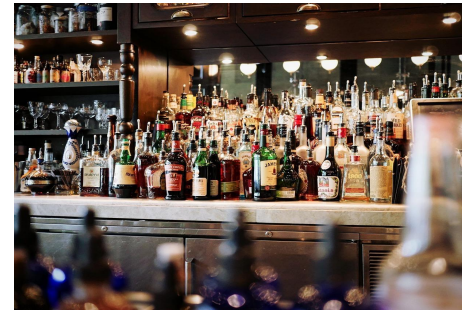

PROPERTY DETAILS

Total Rooms	
Bedrooms	0
Baths Full	0
Baths Half	0
Year Built	
Type	
Block Number	0
Listing #	588577
Taxes	

COMMENTS

LICOR LICENSE. Plenary Retail Consumption License for Egg Harbor City. Aggressively Priced at $79,000 offering a great opportunity to add value and income to your existing business. Price point is also well position for a startup. License # 0107-33-013-017 All information must be confirm by a prospective buyer. As per the state website: The Type 33 license is classified ...

PROPERTY FEATURES

CONTACT

Ask for Sean McGinnis
Berger Realty Inc
3160 Asbury Avenue, Ocean City
Call: 609-703-9955
Email to: smc@bergerrealty.com

Scan to see Property page.