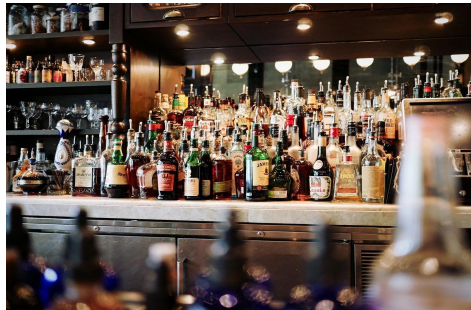

# Berger Realty

Since 1926

Berger Realty, Inc  
1330 Bay Avenue  
Ocean City, NJ 08226  
609-391-1330/609-391-1300  
info@bergerrealty.com

0 Liquor License, Egg Harbor City, NJ, 08215

Price \$79,000.00