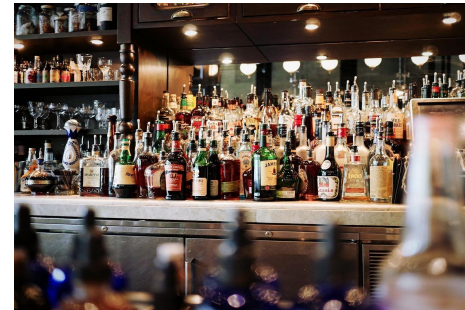

PROPERTY DETAILS

Total Rooms	
Bedrooms	0
Baths Full	0
Baths Half	0
Year Built	
Type	
Block Number	0
Listing #	588577
Taxes	

COMMENTS

LQUOR LICENSE. Plenary Retail Consumption License for Egg Harbor City. Aggressively Priced at $79,000 offering a great opportunity to add value and income to your existing business. Price point is also well position for a startup. License # 0107-33-013-017 All information must be confirm by a prospective buyer. As per the state website: The Type 33 license is classified ...

PROPERTY FEATURES

CONTACT

Ask for Patricia (Trish) Spengler
Berger Realty Inc
3160 Asbury Avenue, Ocean City
Call: 609-425-9254
Email to: pjs@bergerrealty.com

Scan to see Property page.