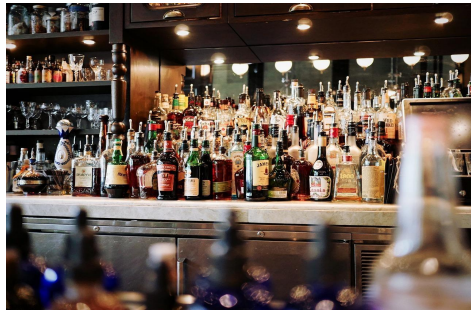

Berger Realty

Since 1926

Berger Realty, Inc
1330 Bay Avenue
Ocean City, NJ 08226
609-391-1330/609-391-1300
info@bergerrealty.com

0 Liquor License, Egg Harbor City, NJ, 08215

Price \$79,000.00

PROPERTY DETAILS