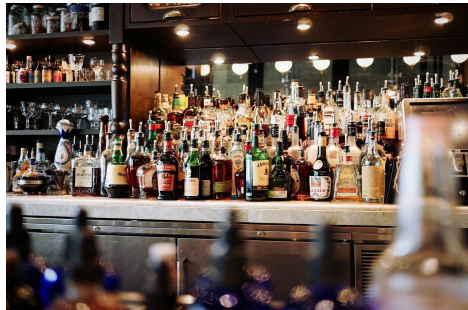

Berger Realty

Since 1926

Berger Realty, Inc.
3160 Asbury Avenue
Ocean City, NJ 08226
1-877-237-4371 / 609-399-0076
info@bergerrealty.com

0 Liquor License, Egg Harbor City, NJ, 08215

Price $79,000.00

PROPERTY DETAILS

Total Rooms	
Bedrooms	0
Baths Full	0
Baths Half	0
Year Built	
Type	
Block Number	0
Listing #	588577
Taxes	

COMMENTS

LQUOR LICENSE. Plenary Retail Consumption License for Egg Harbor City. Aggressively Priced at $79,000 offering a great opportunity to add value and income to your existing business. Price point is also well position for a startup. License # 0107-33-013-017 All information must be confirm by a prospective buyer. As per the state website: The Type 33 license is classified ...

PROPERTY FEATURES

CONTACT

Ask for Matthew Bader
Berger Realty Inc
3160 Asbury Avenue, Ocean City
Call: 609-992-4380
Email to: mhb@bergerrealty.com
http://www.BADERCOLLINS.com

Scan to see Property page.

Berger Realty

Since 1926

Berger Realty, Inc.
3160 Asbury Avenue
Ocean City, NJ 08226
1-877-237-4371 / 609-399-0076
info@bergerrealty.com

0 Liquor License, Egg Harbor City, NJ, 08215

Price $79,000.00