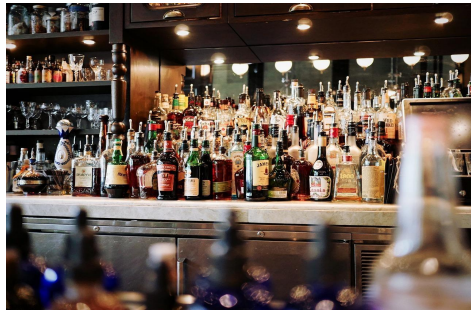

Berger Realty

Since 1928

Berger Realty, Inc
1330 Bay Avenue
Ocean City, NJ 08226
609-391-1330/609-391-1300
info@bergerrealty.com

0 Liquor License, Egg Harbor City, NJ, 08215

Price \$79,000.00

PROPERTY DETAILS