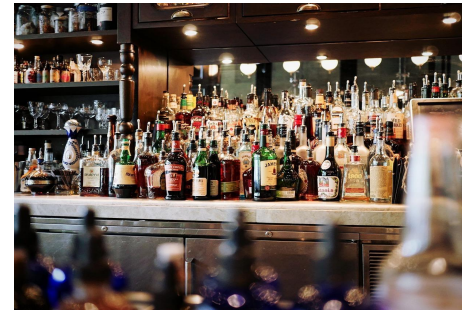

PROPERTY DETAILS

Total Rooms	
Bedrooms	0
Baths Full	0
Baths Half	0
Year Built	
Type	
Block Number	0
Listing #	588577
Taxes	

COMMENTS

LICOR LICENSE. Plenary Retail Consumption License for Egg Harbor City. Aggressively Priced at $79,000 offering a great opportunity to add value and income to your existing business. Price point is also well position for a startup. License # 0107-33-013-017 All information must be confirm by a prospective buyer. As per the state website: The Type 33 license is classified ...

PROPERTY FEATURES

CONTACT

Ask for Leon Grisbaum
Berger Realty Inc
3160 Asbury Avenue, Ocean City
Call:
Email to:

Scan to see Property page.