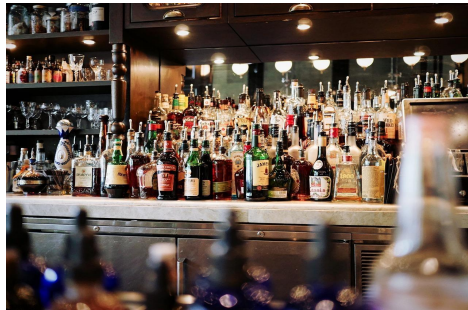

Berger Realty

Since 1926

Berger Realty, Inc.
3160 Asbury Avenue
Ocean City, NJ 08226
1-877-237-4371 / 609-399-0076
info@bergerrealty.com

0 Liquor License, Egg Harbor City, NJ, 08215

Price $79,000.00

PROPERTY DETAILS

Total Rooms	
Bedrooms	0
Baths Full	0
Baths Half	0
Year Built	
Type	
Block Number	0
Listing #	588577
Taxes	

COMMENTS

LICOR LICENSE. Plenary Retail Consumption License for Egg Harbor City. Aggressively Priced at $79,000 offering a great opportunity to add value and income to your existing business. Price point is also well position for a startup. License # 0107-33-013-017 All information must be confirm by a prospective buyer. As per the state website: The Type 33 license is classified ...

PROPERTY FEATURES

CONTACT

Ask for Leon Grisbaum
Berger Realty Inc
3160 Asbury Avenue, Ocean City
Call:
Email to:

Scan to see Property page.

Berger Realty

Since 1926

Berger Realty, Inc.
3160 Asbury Avenue
Ocean City, NJ 08226
1-877-237-4371 / 609-399-0076
info@bergerrealty.com

0 Liquor License, Egg Harbor City, NJ, 08215

Price $79,000.00