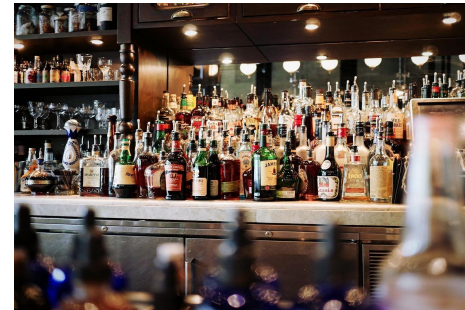

PROPERTY DETAILS

Total Rooms	
Bedrooms	0
Baths Full	0
Baths Half	0
Year Built	
Type	
Block Number	0
Listing #	588577
Taxes	

COMMENTS

LICOR LICENSE. Plenary Retail Consumption License for Egg Harbor City. Aggressively Priced at $79,000 offering a great opportunity to add value and income to your existing business. Price point is also well position for a startup. License # 0107-33-013-017 All information must be confirm by a prospective buyer. As per the state website: The Type 33 license is classified ...

PROPERTY FEATURES

CONTACT

Ask for Joyce McMahon
Berger Realty Inc
3160 Asbury Avenue, Ocean City
Call:
Email to: jmm@bergerrealty.com

Scan to see Property page.