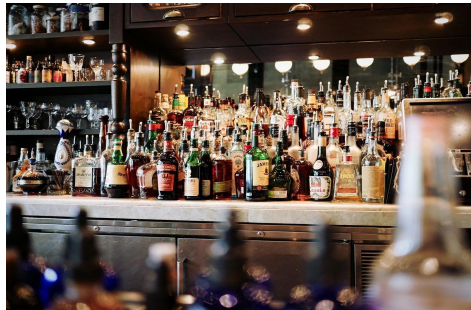

Berger Realty

Since 1928

Berger Realty, Inc
1330 Bay Avenue
Ocean City, NJ 08226
609-391-1330/609-391-1300
info@bergerrealty.com

0 Liquor License, Egg Harbor City, NJ, 08215

Price $79,000.00

PROPERTY DETAILS

Total Rooms	
Bedrooms	0
Baths Full	0
Baths Half	0
Year Built	
Type	
Block Number	0
Listing #	588577
Taxes	

COMMENTS

LICOR LICENSE. Plenary Retail Consumption License for Egg Harbor City. Aggressively Priced at $79,000 offering a great opportunity to add value and income to your existing business. Price point is also well position for a startup. License # 0107-33-013-017 All information must be confirm by a prospective buyer. As per the state website: The Type 33 license is classified ...

PROPERTY FEATURES

CONTACT

Ask for Joanne Kelly
Berger Realty Inc
1330 Bay Avenue, Ocean City
Call: 609-425-2106
Email to: jmk@bergerrealty.com

Scan to see Property page.

Berger Realty

Since 1928

Berger Realty, Inc
1330 Bay Avenue
Ocean City, NJ 08226
609-391-1330/609-391-1300
info@bergerrealty.com

0 Liquor License, Egg Harbor City, NJ, 08215

Price $79,000.00