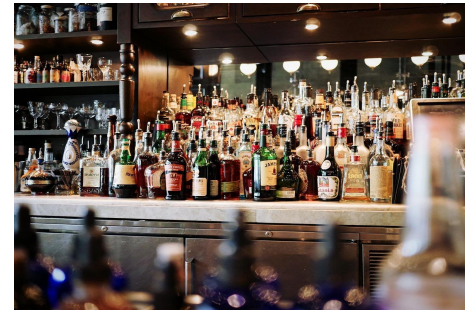

PROPERTY DETAILS

Total Rooms	
Bedrooms	0
Baths Full	0
Baths Half	0
Year Built	
Type	
Block Number	0
Listing #	588577
Taxes	

COMMENTS

LICOR LICENSE. Plenary Retail Consumption License for Egg Harbor City. Aggressively Priced at $79,000 offering a great opportunity to add value and income to your existing business. Price point is also well position for a startup. License # 0107-33-013-017 All information must be confirm by a prospective buyer. As per the state website: The Type 33 license is classified ...

PROPERTY FEATURES

CONTACT

Ask for John Sweeney
Berger Realty Inc
3160 Asbury Avenue, Ocean City
Call: 570-620-7677
Email to: jjs@bergerrealty.com

Scan to see Property page.