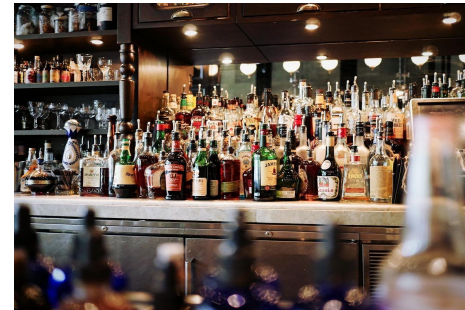

0 Liquor License, Egg Harbor City, NJ, 08215

Price \$79,000.00

PROPERTY DETAILS

Total Rooms	
Bedrooms	0
Baths Full	0
Baths Half	0
Year Built	
Type	
Block Number	0
Listing #	588577
Taxes	

COMMENTS

LQUOR LICENSE. Plenary Retail Consumption License for Egg Harbor City. Aggressively Priced at \$79,000 offering a great opportunity to add value and income to your existing business. Price point is also well position for a startup. License # 0107-33-013-017 All information must be confirm by a prospective buyer. As per the state website: The Type 33 license is classified ...