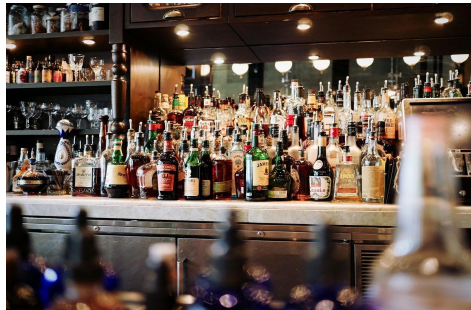

Berger Realty

Since 1926

Berger Realty, Inc.
3160 Asbury Avenue
Ocean City, NJ 08226
1-877-237-4371 / 609-399-0076
info@bergerrealty.com

0 Liquor License, Egg Harbor City, NJ, 08215

Price $79,000.00

PROPERTY DETAILS

Total Rooms	
Bedrooms	0
Baths Full	0
Baths Half	0
Year Built	
Type	
Block Number	0
Listing #	588577
Taxes	

COMMENTS

LQUOR LICENSE. Plenary Retail Consumption License for Egg Harbor City. Aggressively Priced at $79,000 offering a great opportunity to add value and income to your existing business. Price point is also well position for a startup. License # 0107-33-013-017 All information must be confirm by a prospective buyer. As per the state website: The Type 33 license is classified ...

PROPERTY FEATURES

CONTACT

Ask for Francis Cuomo
Berger Realty Inc
3160 Asbury Avenue, Ocean City
Call: 609-305-3503
Email to: fmc@bergerrealty.com

Scan to see Property page.

Berger Realty

Since 1926

Berger Realty, Inc.
3160 Asbury Avenue
Ocean City, NJ 08226
1-877-237-4371 / 609-399-0076
info@bergerrealty.com

0 Liquor License, Egg Harbor City, NJ, 08215

Price $79,000.00