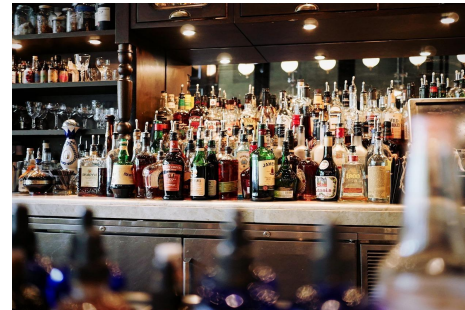

0 Liquor License, Egg Harbor City, NJ, 08215

Price \$79,000.00

PROPERTY DETAILS

Total Rooms	
Bedrooms	0
Baths Full	0
Baths Half	0
Year Built	
Type	
Block Number	0
Listing #	588577
Taxes	

COMMENTS

LQUOR LICENSE. Plenary Retail Consumption License for Egg Harbor City. Aggressively Priced at \$79,000 offering a great opportunity to add value and income to your existing business. Price point is also well position for a startup. License # 0107-33-013-017 All information must be confirm by a prospective buyer. As per the state website: The Type 33 license is classified ...