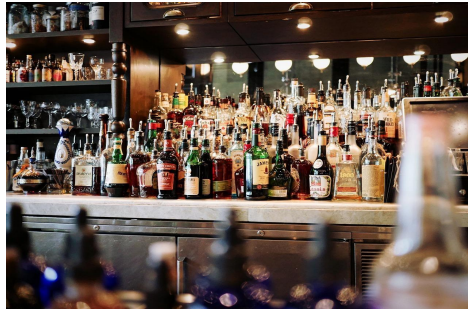

Berger Realty

Since 1926

Berger Realty, Inc.
3160 Asbury Avenue
Ocean City, NJ 08226
1-877-237-4371 / 609-399-0076
info@bergerrealty.com

0 Liquor License, Egg Harbor City, NJ, 08215

Price $79,000.00

PROPERTY DETAILS

Total Rooms	
Bedrooms	0
Baths Full	0
Baths Half	0
Year Built	
Type	
Block Number	0
Listing #	588577
Taxes	

COMMENTS

LICOR LICENSE. Plenary Retail Consumption License for Egg Harbor City. Aggressively Priced at $79,000 offering a great opportunity to add value and income to your existing business. Price point is also well position for a startup. License # 0107-33-013-017 All information must be confirm by a prospective buyer. As per the state website: The Type 33 license is classified ...

PROPERTY FEATURES

CONTACT

Ask for Frank Shoemaker
Berger Realty Inc
3160 Asbury Avenue, Ocean City
Call:
Email to: fcs@bergerrealty.com

Scan to see Property page.

Berger Realty

Since 1926

Berger Realty, Inc.
3160 Asbury Avenue
Ocean City, NJ 08226
1-877-237-4371 / 609-399-0076
info@bergerrealty.com

0 Liquor License, Egg Harbor City, NJ, 08215

Price $79,000.00