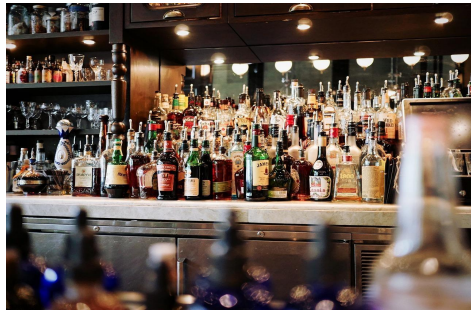

Berger Realty

Since 1928

Berger Realty, Inc
1330 Bay Avenue
Ocean City, NJ 08226
609-391-1330/609-391-1300
info@bergerrealty.com

0 Liquor License, Egg Harbor City, NJ, 08215

Price $79,000.00

PROPERTY DETAILS

Total Rooms	
Bedrooms	0
Baths Full	0
Baths Half	0
Year Built	
Type	
Block Number	0
Listing #	588577
Taxes	

COMMENTS

LICOR LICENSE. Plenary Retail Consumption License for Egg Harbor City. Aggressively Priced at $79,000 offering a great opportunity to add value and income to your existing business. Price point is also well position for a startup. License # 0107-33-013-017 All information must be confirm by a prospective buyer. As per the state website: The Type 33 license is classified ...

PROPERTY FEATURES

CONTACT

Ask for Carol Cawley
Berger Realty Inc
1330 Bay Avenue, Ocean City
Call: 609-760-3809
Email to: clc@bergerrealty.com

Scan to see Property page.

Berger Realty

Since 1928

Berger Realty, Inc
1330 Bay Avenue
Ocean City, NJ 08226
609-391-1330/609-391-1300
info@bergerrealty.com

0 Liquor License, Egg Harbor City, NJ, 08215

Price $79,000.00