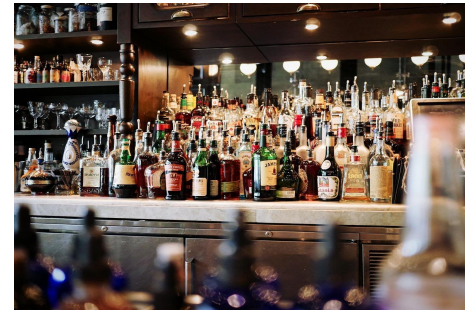

PROPERTY DETAILS

Total Rooms	
Bedrooms	0
Baths Full	0
Baths Half	0
Year Built	
Type	
Block Number	0
Listing #	588577
Taxes	

COMMENTS

LQUOR LICENSE. Plenary Retail Consumption License for Egg Harbor City. Aggressively Priced at $79,000 offering a great opportunity to add value and income to your existing business. Price point is also well position for a startup. License # 0107-33-013-017 All information must be confirm by a prospective buyer. As per the state website: The Type 33 license is classified ...

PROPERTY FEATURES

CONTACT

Ask for Chris Warren
Berger Realty Inc
3160 Asbury Avenue, Ocean City
Call: 609-432-7694
Email to: caw@bergerrealty.com

Scan to see Property page.