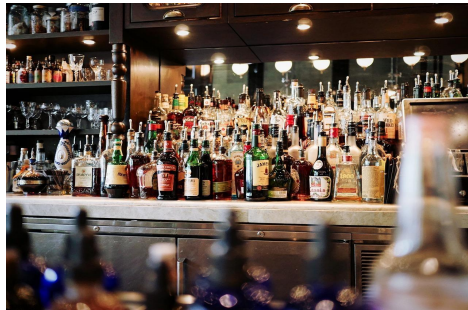

# Berger Realty

Since 1926

Berger Realty, Inc.  
3160 Asbury Avenue  
Ocean City, NJ 08226  
1-877-237-4371 / 609-399-0076  
info@bergerrealty.com

0 Liquor License, Egg Harbor City, NJ, 08215

Price \$79,000.00