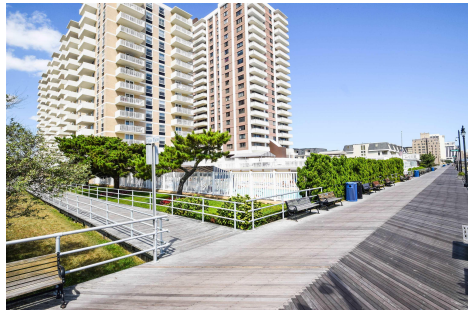

101 Plaza Place, 302, Atlantic City, NJ, 08401

Price \$289,000.00

### COMMENTS

*Don't miss this reasonably priced large one bedroom condo in the prestigious Plaza condominium. This oceanfront building affords you the opportunity to walk outside and be directly on the world famous beach & boardwalk. This condo has been well cared for, nothing to do but move in. Recently painted 2021, hardwood flooring, some newer appliances, new kitchen sink and count...*