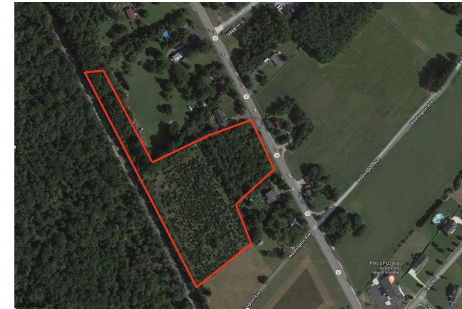

PROPERTY DETAILS

Total Rooms	
Bedrooms	0
Baths Full	0
Baths Half	0
Year Built	
Type	
Block Number	382
Listing #	588081
Taxes	5880.00

COMMENTS

6.87 +/- acres. $33,478.90/acre. Located in Tuckahoe, Upper Township in Cape May County, on the south side across from Dollar General and near Levari's Seafood & American Grille. Route 50 is a prominent route to the shore points of Ocean City, Strathmere & Sea Isle, with connections to Rt. 9 and Garden State Parkway. Call LA for details. Lots must be sold together...

PROPERTY FEATURES

CONTACT

SALE

Ask for Bader - Collins Associates
Berger Realty Inc
3160 Asbury Avenue, Ocean City
Call:
Email to: bca@bergerrealty.com
<http://www.BADERCOLLINS.com>

BADERCOLLINS.COM

Scan to see Property page.