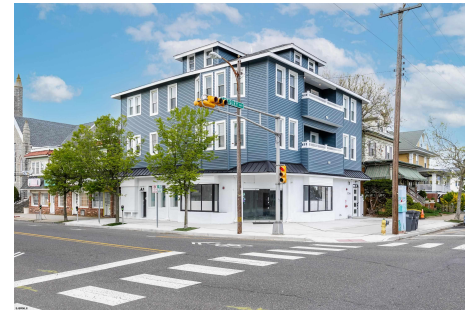

736 Wesley, E, Ocean City, NJ, 08226

Price \$225,000.00

PROPERTY DETAILS

Total Rooms	3
Bedrooms	1
Baths Full	1
Baths Half	0
Year Built	
Type	Condo
Block Number	706
Listing #	588040
Taxes	1.00

COMMENTS

This fully renovated 1 bedroom unit is located on the third floor of a landmark building in Ocean City. The condo is completely turn-key featuring a custom tiled bathroom, new carpeting in bedroom, luxury vinyl flooring in kitchen, granite counters, upgraded cabinetry, tile backsplash, stainless steel appliances and fresh paint. In addition to these upgrades, this property...

CONTACT

Ask for Michael Moss
Berger Realty Inc
3160 Asbury Avenue, Ocean City
Call: 908-309-6538
Email to: mvm@bergerrealty.com

Scan to see Property page.

736 Wesley, E, Ocean City, NJ, 08226

Price \$225,000.00

PROPERTY DETAILS

Total Rooms	3
Bedrooms	1
Baths Full	1
Baths Half	0
Year Built	
Type	Condo
Block Number	706
Listing #	588040
Taxes	1.00

COMMENTS

This fully renovated 1 bedroom unit is located on the third floor of a landmark building in Ocean City. The condo is completely turn-key featuring a custom tiled bathroom, new carpeting in bedroom, luxury vinyl flooring in kitchen, granite counters, upgraded cabinetry, tile backsplash, stainless steel appliances and fresh paint. In addition to these upgrades, this property...