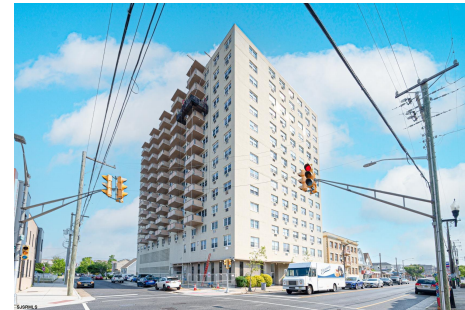

Berger Realty

Since 1926

Berger Realty, Inc.
3160 Asbury Avenue
Ocean City, NJ 08226
1-877-237-4371 / 609-399-0076
info@bergerrealty.com

3817 Ventnr, 412, Atlantic City, NJ, 08401

Price \$135,000.00

PROPERTY DETAILS

Total Rooms	3
Bedrooms	1
Baths Full	1
Baths Half	0
Year Built	1950
Type	Condo
Block Number	236
Listing #	587517
Taxes	1269.00

COMMENTS

Exquisitely & beautifully remodeled one bedroom at Landmark Towers. Kitchen features center Island, custom wood and glass cabinetry, granite counters, all new stainless steel appliances. Turn Key. All new furniture. Laundromat on site. One block to beach & boardwalk, short walk to Stockton University....

3817 Ventnr, 412, Atlantic City, NJ, 08401

Price \$135,000.00

PROPERTY DETAILS

Total Rooms	3
Bedrooms	1
Baths Full	1
Baths Half	0
Year Built	1950
Type	Condo
Block Number	236
Listing #	587517
Taxes	1269.00

COMMENTS

Exquisitely & beautifully remodeled one bedroom at Landmark Towers. Kitchen features center Island, custom wood and glass cabinetry, granite counters, all new stainless steel appliances. Turn Key. All new furniture. Laundromat on site. One block to beach & boardwalk, short walk to Stockton University....