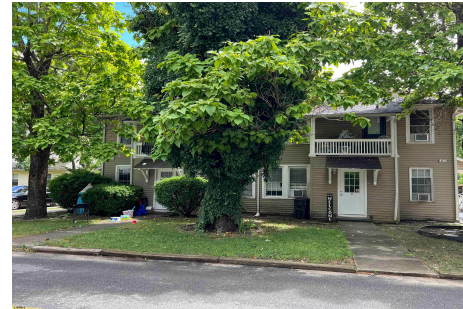

Total Rooms	
Bedrooms	0
Baths Full	0
Baths Half	0
Year Built	
Type	
Block Number	109
Listing #	587382
Taxes	7461.00

COMMENTS

This property offers a unique opportunity to own a beautiful quadplex in Mays Landin this property offers 4units each 2 Bedroom 1 Bath with a great rental income. This property is legally zoned as a quadplex, providing the opportunity to generate extra income. You can live in one unit and rent out the other 3 units. This investment is an ideal for long-term tenants. The pr...

Scan to see Property page.

Berger Realty

Since 1928

Berger Realty, Inc.
3160 Asbury Avenue
Ocean City, NJ 08226
1-877-237-4371 / 609-399-0076
info@bergerrealty.com

1403 Loretta, Mays Landing, NJ, 08330

Price \$699,900.00

PROPERTY DETAILS

Total Rooms	
Bedrooms	0
Baths Full	0
Baths Half	0
Year Built	
Type	
Block Number	109
Listing #	587382
Taxes	7461.00

COMMENTS

This property offers a unique opportunity to own a beautiful quadplex in Mays Landin this property offers 4units each 2 Bedroom 1 Bath with a great rental income. This property is legally zoned as a quadplex, providing the opportunity to generate extra income. You can live in one unit and rent out the other 3 units. This investment is an ideal for long-term tenants. The pr...