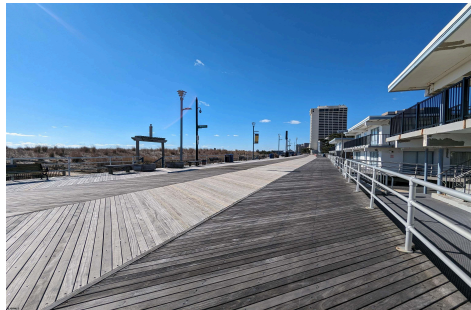

Berger Realty

Since 1928

Berger Realty, Inc.
3160 Asbury Avenue
Ocean City, NJ 08226
1-877-237-4371 / 609-399-0076
info@bergerrealty.com

Berger Realty

Since 1928

Berger Realty, Inc.
3160 Asbury Avenue
Ocean City, NJ 08226
1-877-237-4371 / 609-399-0076
info@bergerrealty.com

3501 Boardwalk, C104, Atlantic City, NJ, 08401

Price $119,900.00

3501 Boardwalk, C104, Atlantic City, NJ, 08401

Price $119,900.00