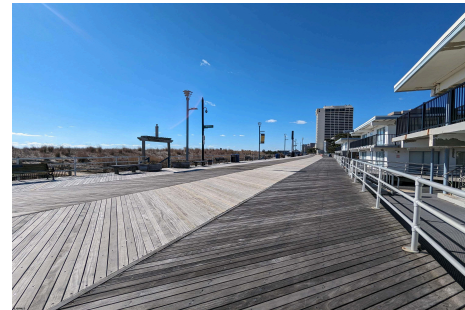

PROPERTY DETAILS

Total Rooms	2
Bedrooms	0
Baths Full	1
Baths Half	0
Year Built	
Type	Condo
Block Number	24
Listing #	587066
Taxes	2410.00