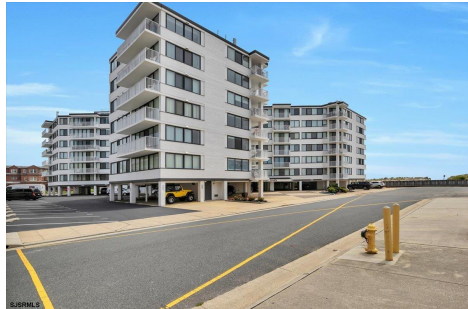

Berger Realty

Since 1928

Berger Realty, Inc.
3160 Asbury Avenue
Ocean City, NJ 08226
1-877-237-4371 / 609-399-0076
info@bergerrealty.com

111 16th Ave, 408, Longport, NJ, 08403

Price \$1,200,000.00

PROPERTY DETAILS

Total Rooms	4
Bedrooms	2
Baths Full	2
Baths Half	0
Year Built	
Type	Condo
Block Number	12
Listing #	586898
Taxes	4796.00

COMMENTS

Welcome to luxurious beachfront living in Longport, where this meticulously maintained 2-bedroom, 2-bathroom condo offers an unparalleled coastal retreat. Located in a beautifully freshly painted building with brand new deck railings, this residence exudes charm and sophistication. As you step inside, you are greeted by panoramic ocean views that stretch as far as the eye...

PROPERTY DETAILS

Total Rooms	4
Bedrooms	2
Baths Full	2
Baths Half	0
Year Built	
Type	Condo
Block Number	12
Listing #	586898
Taxes	4796.00

COMMENTS

Welcome to luxurious beachfront living in Longport, where this meticulously maintained 2-bedroom, 2-bathroom condo offers an unparalleled coastal retreat. Located in a beautifully freshly painted building with brand new deck railings, this residence exudes charm and sophistication. As you step inside, you are greeted by panoramic ocean views that stretch as far as the eye...