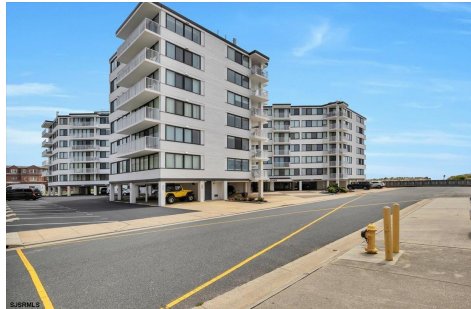

Berger Realty

Since 1928

Berger Realty, Inc.
3160 Asbury Avenue
Ocean City, NJ 08226
1-877-237-4371 / 609-399-0076
info@bergerrealty.com

111 16th Ave, 408, Longport, NJ, 08403

Price \$1,200,000.00

PROPERTY DETAILS

Total Rooms	4
Bedrooms	2
Baths Full	2
Baths Half	0
Year Built	
Type	Condo
Block Number	12
Listing #	586898
Taxes	4796.00

COMMENTS

Welcome to luxurious beachfront living in Longport, where this meticulously maintained 2-bedroom, 2-bathroom condo offers an unparalleled coastal retreat. Located in a beautifully freshly painted building with brand new deck railings, this residence exudes charm and sophistication. As you step inside, you are greeted by panoramic ocean views that stretch as far as the eye...

PROPERTY DETAILS

Total Rooms	4
Bedrooms	2
Baths Full	2
Baths Half	0
Year Built	
Type	Condo
Block Number	12
Listing #	586898
Taxes	4796.00

COMMENTS

Welcome to luxurious beachfront living in Longport, where this meticulously maintained 2-bedroom, 2-bathroom condo offers an unparalleled coastal retreat. Located in a beautifully freshly painted building with brand new deck railings, this residence exudes charm and sophistication. As you step inside, you are greeted by panoramic ocean views that stretch as far as the eye...